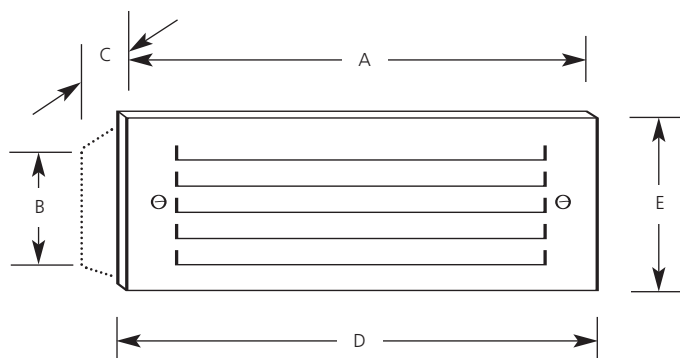

Type _____
 -31
 P6802

Catalog No.	Finish			Dimensions (Inches)				
	Black	Lamping	Socket	A	B	C	D	E
P6802	-31	1-7w CF	G23	7-3/4	2-1/2	3-1/8	8-5/16	3-1/8

Specifications:

General

- Sized to replace standard brick dimensions
- Cast aluminum housing
- Stamped aluminum louvered face plate painted black
- White aluminum interior reflector
- Clear acrylic panel mounted behind the louver to provide a sealed unit

Mounting

- Recessed mounting in wood, brick, masonry, and poured concrete

Electrical

- 120 volt NPF ballast
- Minimum starting temperature - 0 degrees
- Three 1/2" I.P. conduit entries
- G23 compact fluorescent socket
- Can wire units in rows without need for separate outlet boxes
- Pre-wired

Labeling

- UL-CUL wet location listed