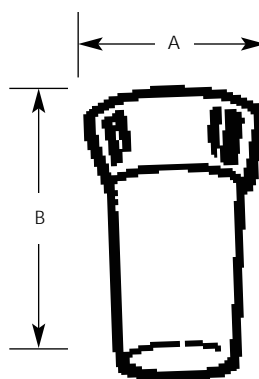

Type _____
-16
P5795

Catalog No.	Finish	Mounting	Lamping	Dimensions (Inches)	
	Satin Aluminum			A	B
P5795	-16	Ceiling	1-60w A19	4-3/4	6-3/4

Specifications:

General

- Cast aluminum construction
- Satin Aluminum finish
- UV stabilized polycarbonate white cylindrical diffuser
- Diffuser screws into aluminum housing

Mounting

- Covers any outlet box
- Outlet box strap provided, and unit has keyhole slots to mount to two screws in the strap

Electrical

- Medium base porcelain socket with nickel plated brass screw shell

Labeling

- UL-CUL wet location listed