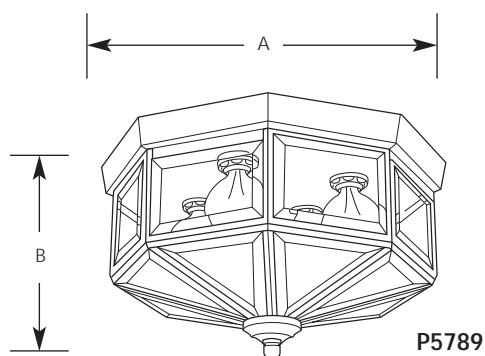

Incandescent

Solid Brass Hexagonal
Closed Bottom
Beveled Glass

Close-to-Ceiling

	Type			
	-09	-10	-20	-30
P5788	<input type="checkbox"/>	<input type="checkbox"/>	<input type="checkbox"/>	<input type="checkbox"/>
P5789	<input type="checkbox"/>	<input type="checkbox"/>	<input type="checkbox"/>	<input type="checkbox"/>

Catalog No.	Finish				Lamping	Dimensions (Inches)	
	Brushed Nickel	Polished Brass	Antique Bronze	White		A	B
P5788	-09	-10	-20	-30	3 (c) 25w	9-3/4	5-7/8
P5789	-09	-10	-20	-30	4 (c) 25w	11-1/8	6-1/4

Specifications: