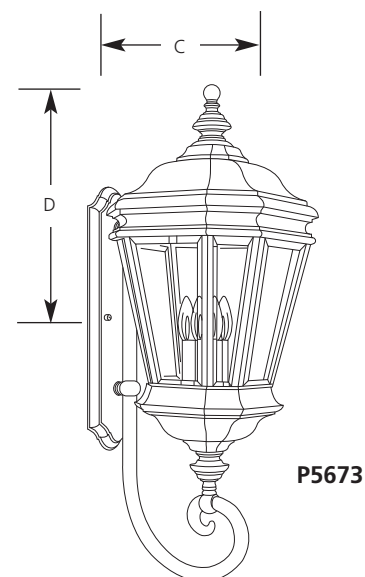

Catalog No.	Finish			Lamping	Dimensions (Inches)			
	Cobble-stone	Golden Baroque	Oil Rubbed Bronze		A	B	C	D
P5670	-33	-50	-108	1 (m) 100w	7	12-3/4	8-1/2	8
P5671	-33	-50	-108	2 (c) 60w	10	17	11	9
P5672	-33	-50	-108	3 (c) 60w	11	28-3/4	12-1/2	11-1/2
P5673	-33	-50	-108	4 (c) 60w	14	32-3/4	14-7/8	13-1/4

P5670: (small) 4-7/16" ht., 1-3/8" top width, 15/16" bottom width; (large) 4-7/16" 2-3/4" top width

P5671: (small) 6-1/4" ht., 1-11/16" top width, 1-5/16" bottom width; (large) 6-1/4" ht., 3-7/8" top width, 2-7/8" bottom width; (door) 5-9/16" ht., 3-5/8" top width, 2-11/16" bottom width

P5672: (small) 9-1/4" ht., 2-7/16" top width, 1-3/16" bottom width; (large) 9-3/16" ht., 4-7/8" top width, 2-3/4" bottom width

P5673: (small) 9-13/16" ht., 3" top width, 1-5/8" bottom width; (large) 9-3/4" ht., 6" top width, 3-5/8" bottom width; (door) 9-3/16" ht., 5-7/8" top width, 3-3/4" bottom width