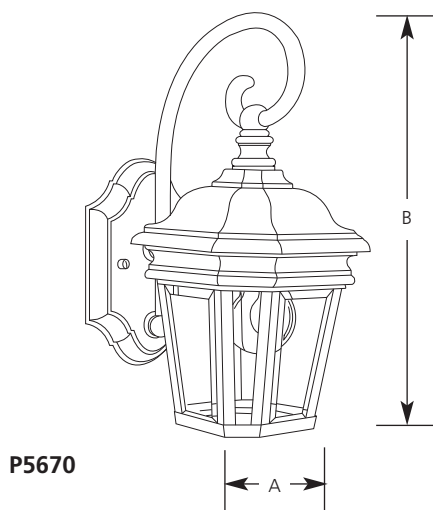

Catalog No.	Finish			Lamping	Dimensions (Inches)			
	Cobble-stone	Golden Baroque	Oil Rubbed Bronze		A	B	C	D
P5670	-33	-50	-108	1 (m) 100w	7	12-3/4	8-1/2	8
P5671	-33	-50	-108	2 (c) 60w	10	17	11	9
P5672	-33	-50	-108	3 (c) 60w	11	28-3/4	12-1/2	11-1/2
P5673	-33	-50	-108	4 (c) 60w	14	32-3/4	14-7/8	13-1/4

P5670: (small) 4-7/16" ht., 1-3/8" top width, 15/16" bottom width; (large) 4-7/16" 2-3/4" top width

P5671: (small) 6-1/4" ht., 1-11/16" top width, 1-5/16" bottom width; (large) 6-1/4" ht., 3-7/8" top width, 2-7/8" bottom width; (door) 5-9/16" ht., 3-5/8" top width, 2-11/16" bottom width

P5672: (small) 9-1/4" ht., 2-7/16" top width, 1-3/16" bottom width; (large) 9-3/16" ht., 4-7/8" top width, 2-3/4" bottom width

P5673: (small) 9-13/16" ht., 3" top width, 1-5/8" bottom width; (large) 9-3/4" ht., 6" top width, 3-5/8" bottom width; (door) 9-3/16" ht., 5-7/8" top width, 3-3/4" bottom width