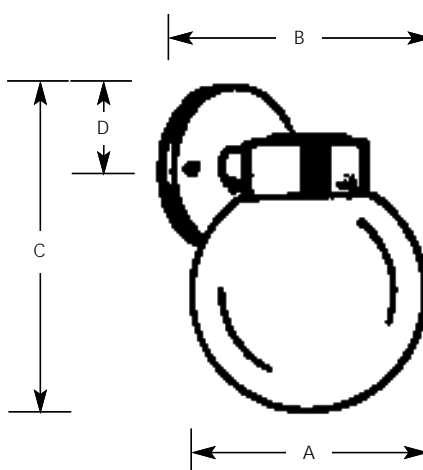

Type _____

	-10	-11	-30	-31
P5604	<input type="checkbox"/>	<input type="checkbox"/>	<input type="checkbox"/>	<input type="checkbox"/>

Catalog No.	Finish				Lamping	Dimensions (Inches)			
	Polished Brass	Weathered Brass	White	Black		A	B	C	D
P5604	-10	-11	-30	-31	1-100w A19	6	6-1/2	8-1/2	2-1/4

Specifications:

General

- Wall bracket
- White 6" glass globe
- Polished Brass, Weathered Brass, White or Black finishes
- Powder coated clear finish over plating, or colored finish on steel housing
- Lamp replacement - Glass removed with thumb screw

Mounting

- Wall mounted
- Covers standard junction box
- Mounting strap for outlet box and cap nuts provided
- Back plate - 4-1/2" dia.

Electrical

- Medium base porcelain socket with nickel plated screw shell

Labeling

- UL-CUL wet location listed