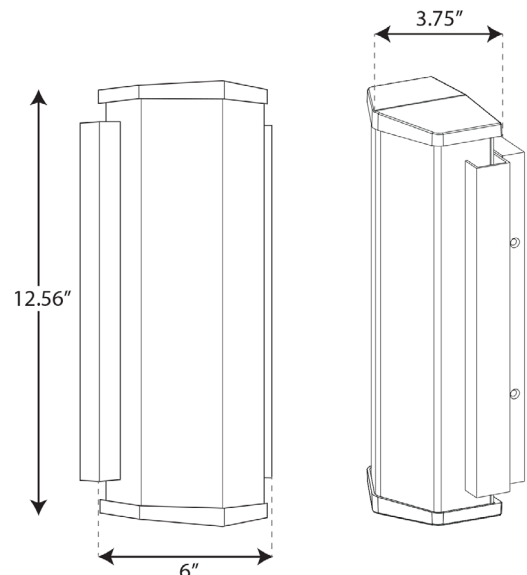

Z-1070 LED

Wall Mounted • Wet Location Listed PROGRESS LED

Description:

Enjoy the tranquil experience and the transformational environment created by this LED outdoor sconce. An elongated acrylic shade is the hallmark of this simple, sophisticated design that can be installed in both indoor and outdoor locations. The shade is held in place by a simple metal bar with a classic black finish.

Specifications:

- White acrylic Diffuser
- An elongated acrylic shade is the hallmark of this simple, sophisticated design that can be installed in both indoor and outdoor locations.
- The shade is held in place by a simple metal bar with a classic black finish.
- Enjoy the tranquil experience and the transformational environment created by this LED outdoor sconce.
- Ideal for any foyer, bedroom, entryway, porch, or patio.
- Perfect for transitional, modern, or contemporary settings.
- Measures 6-inch width by 12-1/26-inch height.
- Uses one integrated LED (11w max).
- Compatible with many Triac/ELV dimmers (see dimming controls)
- Includes installation instructions and mounting hardware.
- Progress Lighting products are designed for exceptional quality, reliability, and functionality.
- Dimmable to 10% brightness (See Dimming Notes)
- Canopy covers a standard 4" recessed outlet box: 4.75 in W., 10.25 in ht., 0.75 in depth
- Mounting backplate for outlet box included
- 6 in of wire supplied
- Americans With Disabilities Act (ADA) compliant

P560208-031-30

Dimensions:

Width: 6 in
 Height: 12-9/16 in
 Depth: 3-3/4 in
 H/CTR: 6-1/88 in

White acrylic Diffuser
 Width: 4-7/16 in
 Height: 12 in

P560208-031-30

Dimming Notes:

P560208-031-30 is designed to be compatible with many Triac/ELV controls.