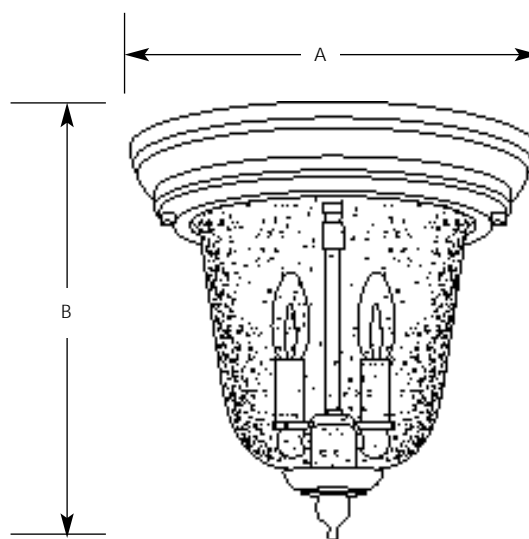

Type _____
 -31 -33
 P5562

Catalog No.	Finish		Lamping	Dimensions (Inches)	
	Textured Black	Cobblestone		A	B
P5562	-31	-33	2 (c) 60w	10-5/8	10-1/4

Specifications:

General

- Textured Black and Cobblestone finishes
- Candle covers match fixture finish
- Aluminum ceiling pan
- Die-cast glass holding ring with gasket, cap nut mounted
- Clear seeded glass
- Matching wall, Post-top and chain-hung units available

Electrical

- Phenolic candelabra sockets

Labeling

- Both units damp location listed
- UL-CUL listed

Mounting

- Outlet box mounting strap supports ceiling pan with cap nuts
- Covers outlet box
- Ceiling mount