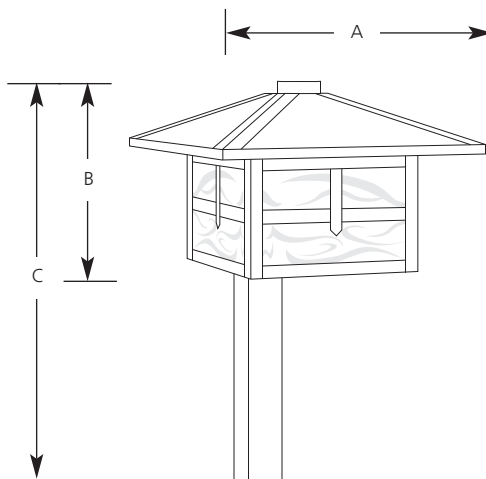

Type _____
 -33
 P5261

Catalog No.	Finish Cobble- stone	Lamping	Dimensions (Inches)		
			A	B	C
P5261	-33	1-12v T5 18w	6-1/2	3-5/8	19-3/8

Specifications:

General

- Light Honey Art glass panels (removable): 4" W x 2-3/4" ht., 1/8" thick
- Solid brass construction
- Hand painted finish
- Powder coat base finish
- Includes stem threaded for 1/2 NPS
- Low voltage 12V
- Companion fixtures: wall mount, post

Electrical

- 36" of wire
- Wedge Base Socket
- T5 18 Lamp Included
- Units must be wired to an approved 12V transformer of proper capacity
- Connector 8651-31R Included

Labeling

- UL-CUL wet location listed

Mounting

- Path light fixture
- Stake 8618-31 Included or any suitable 1/2 IPS thread