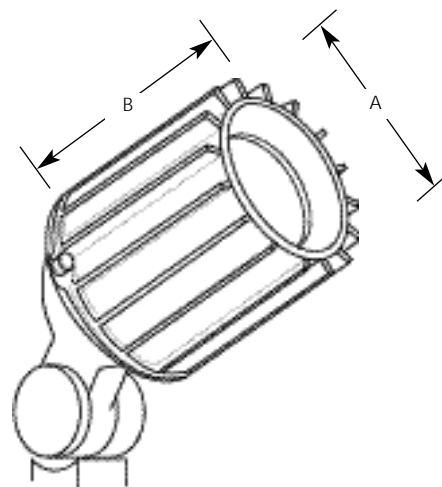

Type _____
 -31
 P5230

Catalog No.	Finish	Lamping	Dimensions (Inches)	
	Black		A	B
P5230	-31	12v 50w MR16	3	5

Specifications:

General

- Die cast aluminum construction
- External fins permit cooler operation of lamp
- Black powder coat paint
- Sealed clear lens
- Positive adjustment with locking screw for aiming
- Low voltage unit can be moved as needed for plant growth

Electrical

- 72" of wire furnished for connection to source
- Units must be wired to approved 12v transformer of proper capacity
- Recommend P8673-31R connectors or equal

Labeling

- UL-CUL wet location listed

Mounting

- Mounts on stake, landscape post or stem (order separately)
- 1/2 NPS thread

Type _____

P523031-KIT

Catalog No.	Finish Black	Lamping	Dimensions (Inches)	
			A	B
P523031-KIT	-	12v 50w MR16 (Included)	3	5

Specifications:

Kit Contents

- One P5230-31 spot light
- One P8618-31 stake
- One 50w MR16 bulb

P5230-31

- Die cast aluminum construction
- External fins permit cooler operations of lamp
- Black powder coat paint
- Sealed clear lens
- Positive locking screw aiming
- Low voltage – can be moved as needed for plant growth
- 36" of wire furnished for connection to source
- Unit must be wired to approved 12v transformer of proper capacity
- Recommend P8673-31R connectors or equal