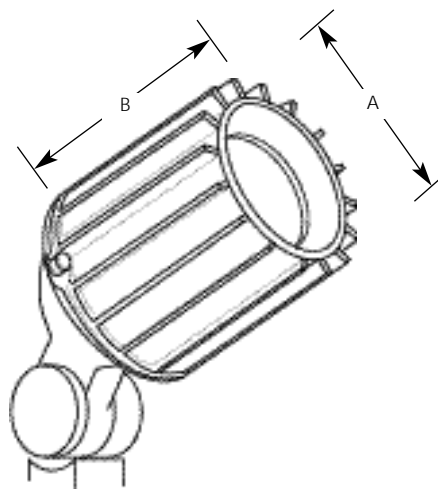

Type _____
 -31
 P5230

Catalog No.	Finish	Lamping	Dimensions (Inches)	
	Black		A	B
P5230	-31	12v 50w MR16	3	5

Specifications:

General

- Die cast aluminum construction
- External fins permit cooler operation of lamp
- Black powder coat paint
- Sealed clear lens
- Positive adjustment with locking screw for aiming
- Low voltage unit can be moved as needed for plant growth

Electrical

- 72" of wire furnished for connection to source
- Units must be wired to approved 12v transformer of proper capacity
- Recommend P8673-31R connectors or equal

Labeling

- UL-CUL wet location listed

Mounting

- Mounts on stake, landscape post or stem (order separately)
- 1/2 NPS thread

Type _____

P523031-KIT

Catalog No.	Finish Black	Lamping	Dimensions (Inches)	
			A	B
P523031-KIT	-	12v 50w MR16 (Included)	3	5

Specifications:

Kit Contents

- One P5230-31 spot light
- One P8618-31 stake
- One 50w MR16 bulb

P5230-31

- Die cast aluminum construction
- External fins permit cooler operations of lamp
- Black powder coat paint
- Sealed clear lens
- Positive locking screw aiming
- Low voltage – can be moved as needed for plant growth
- 36" of wire furnished for connection to source
- Unit must be wired to approved 12v transformer of proper capacity
- Recommend P8673-31R connectors or equal