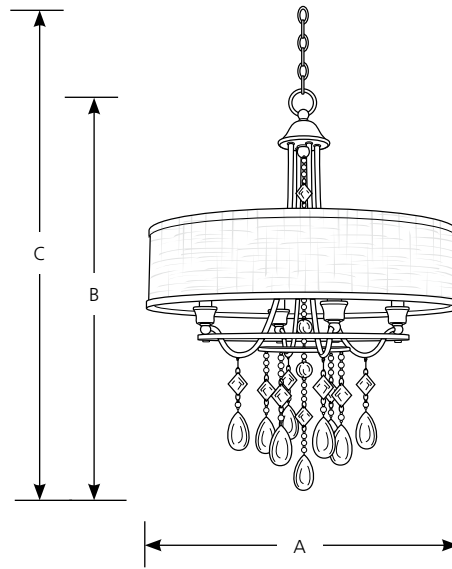

Incandescent

Flourish

Pendants

Type _____
-72

P5151

Catalog No.	Finish Cognac	Lamping	Dimensions (Inches)		
			A	B	C
P5151	-72	4 (c) 60w	20-1/4	27	102

Specifications:

General

- Autumnal linen shade
- Clear/Champagne glass drops
- Painted Cognac (-72) finish
- Steel construction
- Six feet of 9 gauge chain included
- Companion fixtures are available

Electrical

- Candelabra base phenolic sockets
- 15 feet of wire supplied
- Pre-wired

Labeling

- UL-CUL Dry location listed

Mounting

- Ceiling chain mount
- Canopy covers a standard 4" hexagonal recessed outlet box
- Mounting strap for outlet box included

Progress Lighting
701 Millennium Blvd.
Greenville, South Carolina
29607