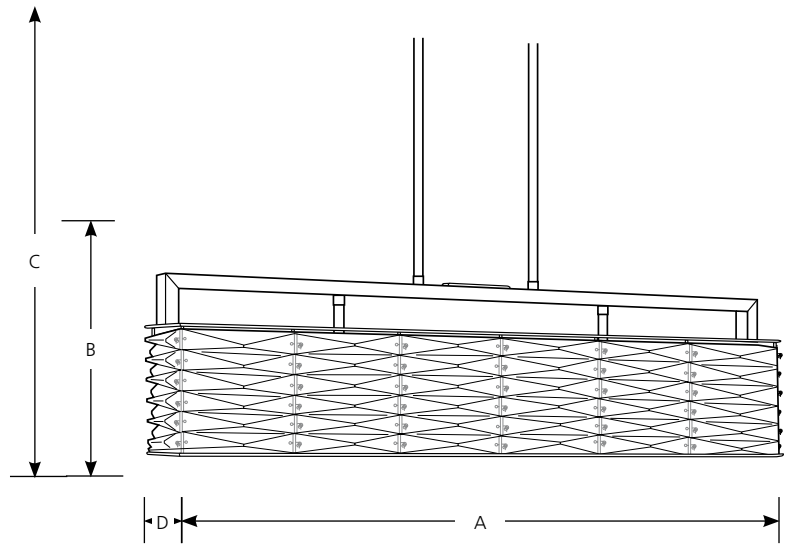

Incandescent

The Pointe

Pendants

Type _____
-15

P5123

Catalog No.	Finish		Lamping	Dimensions (Inches)			
	Polished Chrome			A	B	C	D
P5123	-15		4 (c) 60w	29-5/8	7-3/4	73-3/4	6-1/8

Specifications:

General

- Clear K9 crystal
- Plated Polished Chrome (-15) finish
- Steel construction
- Two 6", eight 12" lengths of stem included
- Two pieces of 6 links of 9 gauge chain included
- Companion fixtures are available

Mounting

- Ceiling stem mount
- Canopy covers a standard 4" hexagonal recessed outlet box
- Mounting strap for outlet box included

Electrical

- Candelabra base phenolic sockets
- 15 feet of wire supplied
- Pre-wired