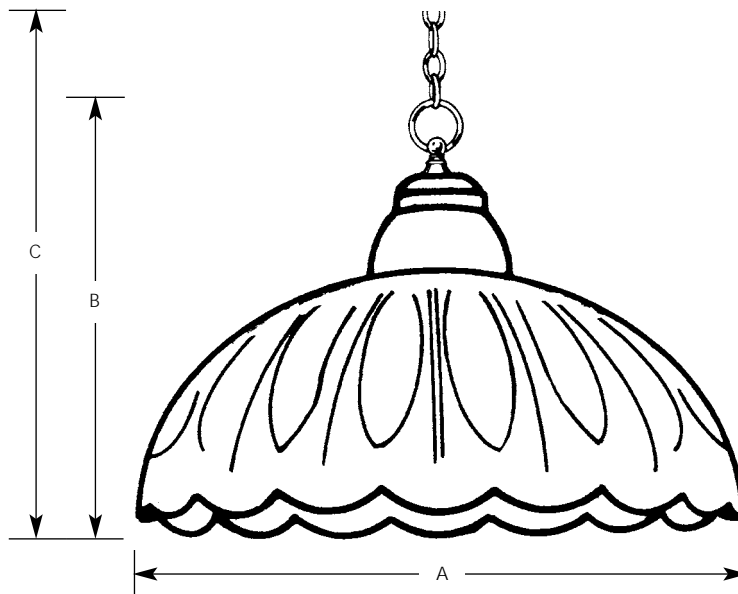

Type _____
 -10
 P5026

Catalog No.	Finish Polished Brass	Lamping	Dimensions (Inches)		
			A	B	C
P5026	-10	1 (m) 150w	16	11	42

Specifications:

General

- Satin etched glass shade with scalloped edge
- Polished Brass finish
- Steel construction

Mounting

- Chain hung ceiling
- 2 feet of 9 gauge chain
- Covers outlet box
- Mounting strap for outlet box included
- Canopy 5-1/2" diameter

Electrical

- 13 feet of wire
- Medium based ceramic socket
- Threaded glass socket ring secures glass
- Pre-wired