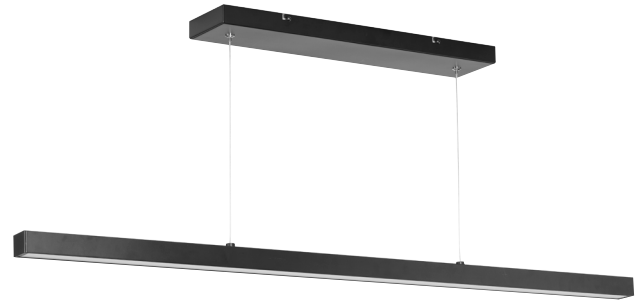

Planck LED

Ceiling cord Mounted • Damp Location Listed **PROGRESS LED**

Description:

Provide a dramatic architectural lighting design to any space with this LED pendant. A smooth metal beam with a black finish suspends from the ceiling to add clean visual interest to minimalist residential or commercial settings. The frame holds a polycarbonate shade in place to complete the design.

Specifications:

- White polycarbonate Diffuser
- The frame holds a polycarbonate shade in place to complete the design.
- A smooth metal beam with a black finish suspends from the ceiling to add clean visual interest to minimalist residential or commercial settings.
- Provide a dramatic architectural lighting design to any space.
- Ideal for any hallway, foyer, kitchen, or dining room.
- Perfect for transitional, modern, or contemporary settings.
- Measures 47-1/4-inch width by 1-3/8-inch height.
- Uses one integrated LED that is included (39w max).
- Compatible with many Triac/ELV dimmers (see dimming controls)
- Includes installation instructions and mounting hardware.
- Progress Lighting products are designed for exceptional quality, reliability, and functionality.
- Dimmable to 10% brightness (See Dimming Notes)
- Canopy covers a standard 4" recessed outlet box: 21.5 in W., 4.75 in ht., 1.25 in depth
- Mounting backplate for outlet box included
- 108 in of wire supplied

P500276-031-30

Dimensions:

Width: 47-1/4 in
 Height: 1-3/8 in
 Depth: 1-3/4 in
 Overall Ht. W/Wire: 113 in

White polycarbonate Diffuser
 Width: 46-7/16 in
 Height: 0-1/16 in

P500276-031-30

Dimming Notes:

P500276-031-30 is designed to be compatible with many Triac/Forward Phase controls.