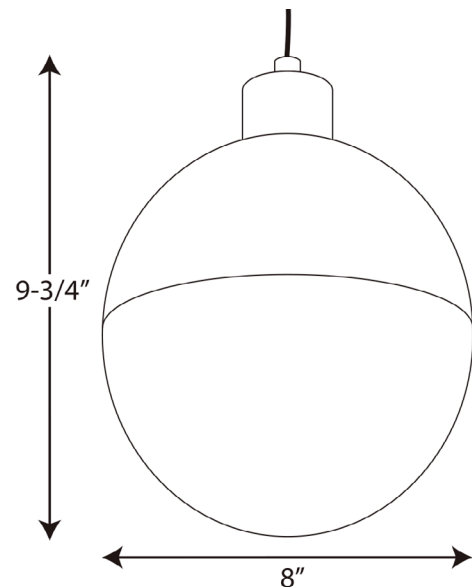

Globe LED

Ceiling cord Mounted • Damp Location Listed PROGRESS LED

Description:

A distinctive classic globe pendant is accented by a striking metal black cap. The cap holds a beautiful opal glass shade ready to emit gentle illumination. This versatile pendant can be displayed as a single fixture or in groups of two or more to create a custom lighting design for your home.

Specifications:

- Opal glass Globe
- The cap holds a beautiful opal glass shade ready to emit gentle illumination.
- A distinctive classic globe pendant is accented by a striking metal black cap.
- This versatile pendant can be displayed as a single fixture or in groups of two or more to create a custom lighting design for your home.
- Ideal for any foyer, kitchen, or dining room.
- Perfect for mid-century modern, transitional, modern, or contemporary settings.
- Measures 8-inch width by 9-3/4-inch height.
- Uses one LED module (9w max).
- Compatible with many Triac/ELV dimmers (see dimming controls)
- Includes installation instructions and mounting hardware.
- Progress Lighting products are designed for exceptional quality, reliability, and functionality.
- Dimmable to 10% brightness (See Dimming Notes)
- Canopy covers a standard 4" recessed outlet box: 5.5 in W., 1 in ht., 5.5 in depth
- 1/8 IP mounting plate for outlet box included
- 120 in of wire supplied

P500147-031-30

Dimensions:

Diameter: 8 in
 Height: 9-3/4 in
 Overall Ht. W/Cord: 122 in

Opal glass Globe
 Width: 8 in
 Height: 7-1/2 in

Dimming Notes:

P500147-031-30 is designed to be compatible with many Triac/ELV controls.