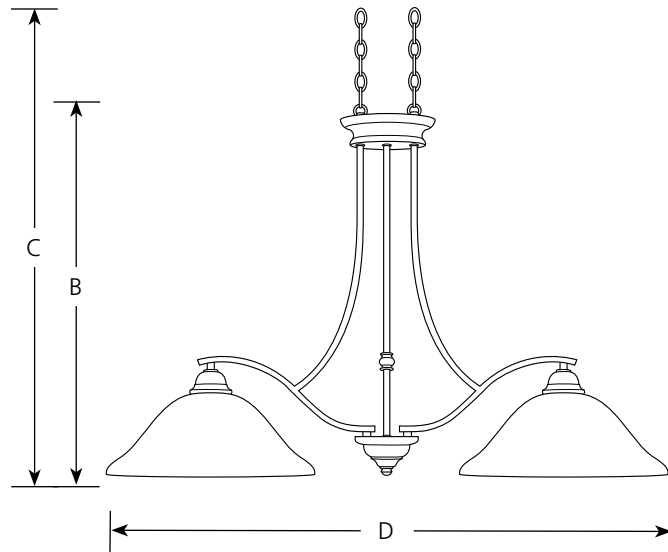

Incandescent

Spirit

Chandeliers

Type _____
-20 -144

P4558

Catalog No.	Finish		Lamping	Dimensions (Inches)			
	Antique Bronze	Pebbles		A	B	C	D
P4558	-20	-144	2 (m) 100w	13-1/8	23-5/8	89-1/2	36

Top View

Specifications:

General

- Light Umber Etched glass shades
- Painted Antique Bronze (-20), Pebbles (-144) finishes
- Steel construction
- Two pieces of 6 links of 9 gauge chain supplied.
- Two 6", eight 12" lengths of stem included
- Companion fixtures are available

Electrical

- Medium base ceramic sockets
- 15 feet of wire supplied
- Pre-wired
- Threaded socket ring secures glass

Labeling

- UL-CUL Dry location listed

Mounting

- Ceiling stem mounted with 6 links of chain mount
- Canopy covers a standard 4" hexagonal recessed outlet box
- Mounting strap for outlet box included