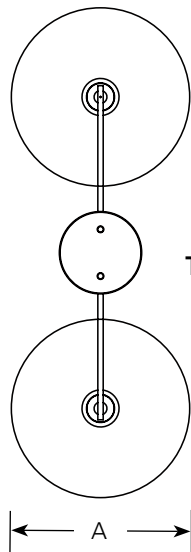

Incandescent

Spirit

Chandeliers

Type _____
-20 -144

P4558

Catalog No.	Finish		Lamping	Dimensions (Inches)			
	Antique Bronze	Pebbles		A	B	C	D
P4558	-20	-144	2 (m) 100w	13-1/8	23-5/8	89-1/2	36

Top View

Specifications:

General

- Light Umber Etched glass shades
- Painted Antique Bronze (-20), Pebbles (-144) finishes
- Steel construction
- Two pieces of 6 links of 9 gauge chain supplied.
- Two 6", eight 12" lengths of stem included
- Companion fixtures are available

Electrical

- Medium base ceramic sockets
- 15 feet of wire supplied
- Pre-wired
- Threaded socket ring secures glass

Labeling

- UL-CUL Dry location listed

Mounting

- Ceiling stem mounted with 6 links of chain mount
- Canopy covers a standard 4" hexagonal recessed outlet box
- Mounting strap for outlet box included