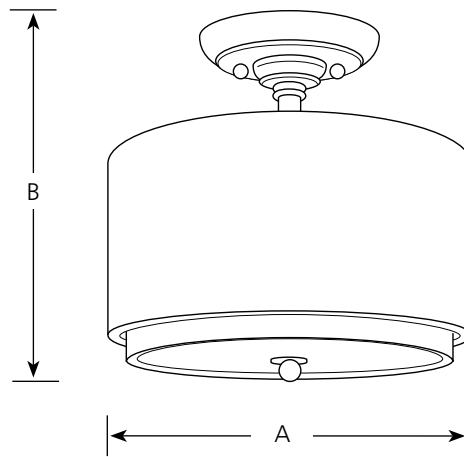

Type \_\_\_\_\_

-134

P3886

**Finish**

**Dimensions (Inches)**

Catalog No.	Finish		Dimensions (Inches)	
	Silver Ridge	Lamping	A	B
P3886	-134	2 (m) 75w	10	10-3/8

**Specifications:**

General

- Thistle weave with toasted linen finish fabric shade, 10" dia. x 5-3/4" T
- Flat etched glass bottom
- Semi flush style close to ceiling unit
- Painted finish
- Steel construction
- Companion chandeliers, pendant, and wall bracket units

Mounting

- Ceiling mounted
- Canopy covers a standard 4" hexagonal outlet box
- Mounting strap for outlet box included

Electrical

- Ceramic medium based sockets
- Pre-wired

Labeling

- UL-CUL listed