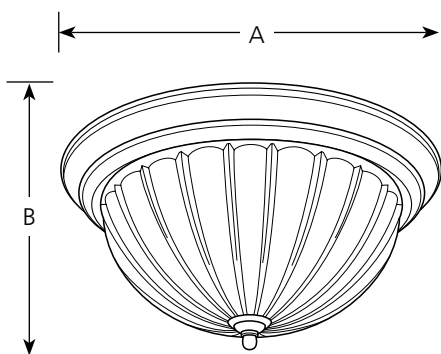

		Type							
		-04	-09	-10	-15	-20	-30	-33	-44
P3818	<input type="checkbox"/>	<input type="checkbox"/>	<input type="checkbox"/>	<input type="checkbox"/>	<input type="checkbox"/>	<input type="checkbox"/>	<input type="checkbox"/>	<input type="checkbox"/>	<input type="checkbox"/>

Catalog No.	Finish								Lamping	Dimensions (Inches)	
	Platinum Mist	Brushed Nickel	Polished Brass	Polished Chrome	Antique Bronze	White	Cobblestone	Oxford Silver		A	B
P3818	-04	-09	-10	-15	-20	-30	-33	-44	3 (m) 75w	15-1/4	7-1/2

P3818

Specifications:

General

- Etched melon glass bowl with center lock up: 12" dia. x 5-1/8" tall, 1/2" center hole
- Painted platinum mist (-04), antique bronze (-20), white (-30), cobblestone (-33), or oxford silver (-44) finishes
- Plated brushed nickel (-09), polished brass (-10), or polished chrome (-15) finishes
- Steel construction

Mounting

- Flush ceiling mount
- Pan covers a standard 4" octagonal recessed outlet box: 13-1/4" dia. x 1-5/8" tall
- Mounting strap for outlet box included

Electrical

- Ceramic medium base sockets
- Pre-wired