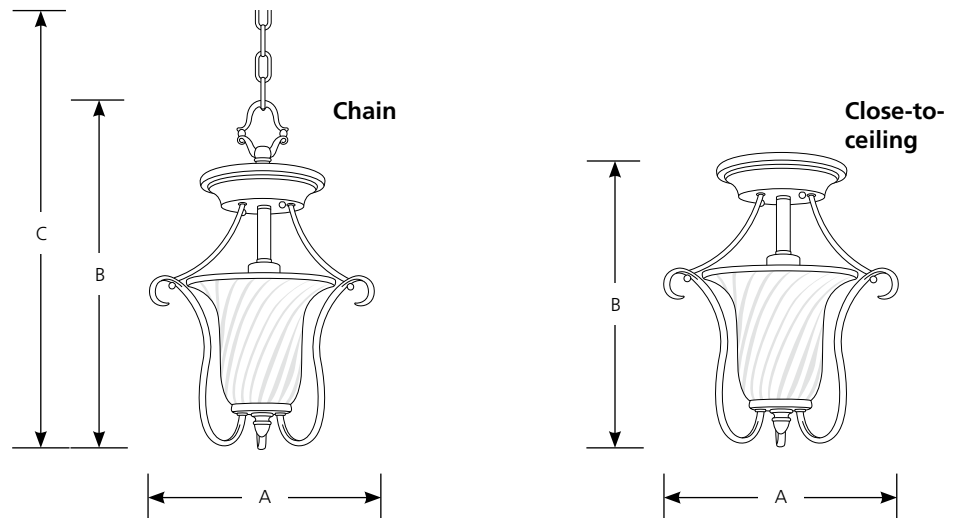

Type \_\_\_\_\_  
 -77  
 P3678

| Catalog No. | Finish        |  | Lamping    | Dimensions (Inches) |    |    |
|-------------|---------------|--|------------|---------------------|----|----|
|             | Forged Bronze |  |            | A                   | B  | C  |
| P3678       | -77           |  | 1 (m) 100w | 11-3/8              | 13 | 92 |

**Specifications:**

General

- Frosted caramel swirl glass trumpet shaped shade: 7" dia. x 5-3/4" ht.
- Forged Bronze hand painted finish
- Steel construction
- supplied.
- Companion Bath and Vanity, Chandelier, Close to ceiling, Hall and Foyer, Pendant, Wall Bracket, fixtures are available

Mounting

- Ceiling chain/ctc mount
- Canopy covers a standard 4" hexagonal recessed outlet box
- Mounting strap for outlet box included

Electrical

- Medium base ceramic sockets
- 15 feet of wire supplied
- Pre-wired