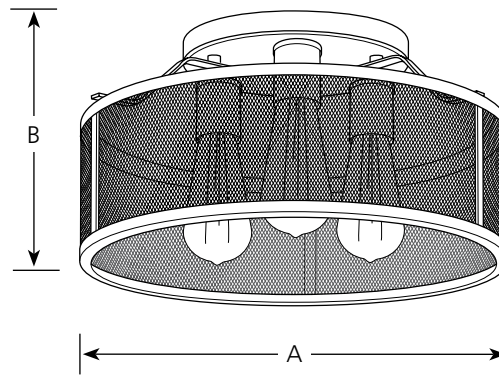

Type _____

-20

P3452

Catalog No.	Finish		Lamping	Dimensions (Inches)	
	Antique Bronze			A	B
P3452	-20		3 (m) 60w	15	8-1/2

Specifications:

General

- Painted Antique Bronze (-20) finish
- Steel construction
- Companion fixtures are available

Mounting

- Ceiling ctc mount
- canopy covers a standard 4" hexagonal recessed outlet box:
- Mounting strap for outlet box included

Electrical

- E26 base sockets
- 6" of wire supplied
- Pre-wired

Labeling

- cCSAus Dry location listed