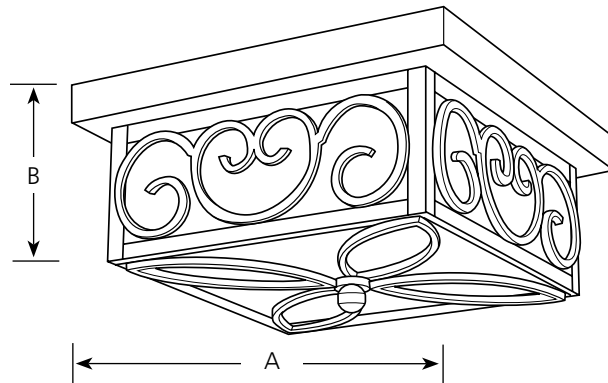

Type \_\_\_\_\_  
 -122  
 P3414

Catalog No.	Finish	Lamping	Dimensions (Inches)	
	Aged Copper		A	B
P3414	-122	2 (m) 75w	12	5-7/8

**Specifications:**

General

- Vintage parchment glass panels  
 Side glass panels 10-5/8" x 3-9/16"  
 Bottom glass panels 10-7/16" sq.
- Cast frame with open scrollwork
- Painted Aged Copper finish with Pietra Crackle accents
- Steel construction
- Companion chandeliers, hall and foyer, pendant, and wall bracket fixtures

Mounting

- Ceiling mounted
- Ceiling pan covers a standard 4" hexagonal outlet box: 12" sq x 1" ht
- Mounting strap for outlet box included

Electrical

- Ceramic medium based sockets
- Pre-wired

Labeling

-  us listed