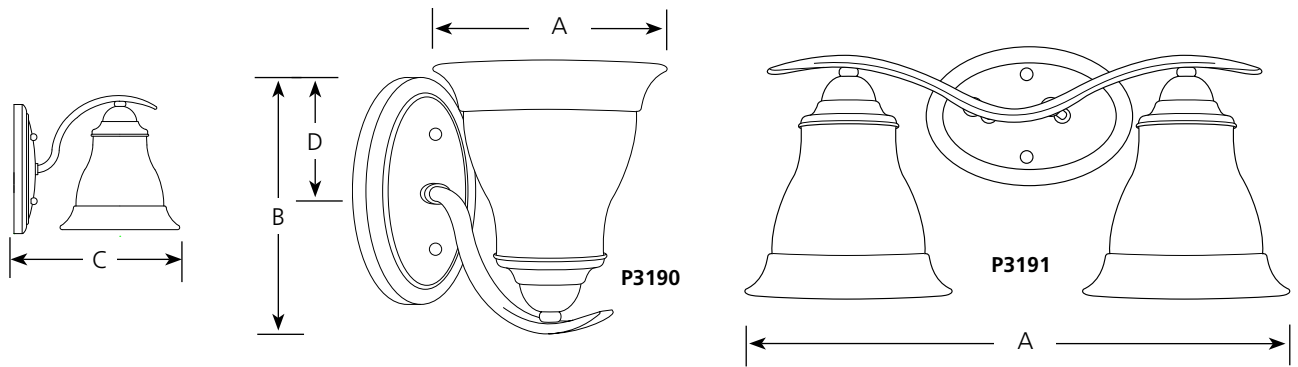

Catalog No.	Finish			Lamping	Dimensions (Inches)			
	Brushed Nickel	Polished Chrome	Antique Bronze		A	B	C	D
P3190	-09	-15	-20	1 (m) 100w	6-1/2	7-1/2	9	3-1/2
P3191	-09	-15	-20	2 (m) 100w	17-1/4	8-1/8	7-3/8	5-7/8
P3192	-09	-15	-20	3 (m) 100w	24	8-1/8	7-3/8	5-7/8
P3193	-09	-15	-20	4 (m) 100w	33-1/4	8-1/4	7-3/8	5-7/8

Specifications:

General

- Etched glass shades with slight banding: 6-1/2", 5-1/2" ht., 1-5/8" center hole
- Oval tubing with pinched ends
- Plated Brushed Nickel (-09), Polished Chrome (-15) finishes
- Painted Antique Bronze (-20) finish
- Steel construction
- Companion Bath and Vanity, Ceiling Fans, Chandelier, Close-to-ceiling, Hall and Foyer, Pendant, Wall bracket, fixtures are available

Mounting

- Wall mount
- Oval backplates
 - P3190: 4-3/4" W., 7-1/2" ht., 1-1/8" deep
 - P3191, P3192, P3193: 7" W., 4-3/4" ht., 1-1/8" deep
- Back plate covers a standard 4" hexagonal recessed outlet box
- Mounting strap for outlet box included

Electrical

- Medium base ceramic socket
- Pre-wired

Labeling

- UL-CUL Damp location listed

Catalog No.	Finish		Lamping	Dimensions (Inches)			
	Brushed Nickel	Antique Bronze		A	B	C	D
	-09EBWB	-20EBWB					
P3190	-09EBWB	-20EBWB	1 GU-24 13w (included)	6-1/2	7-1/2	9	3-1/2
P3191	-09EBWB	-20EBWB	2 GU-24 13w (included)	17-1/4	8-1/8	7-3/8	5-7/8
P3192	-09EBWB	-20EBWB	3 GU-24 13w (included)	24	8-1/8	7-3/8	5-7/8
P3193	-09EBWB	-20EBWB	4 GU-24 13w (included)	33-1/4	8-1/4	7-3/8	5-7/8