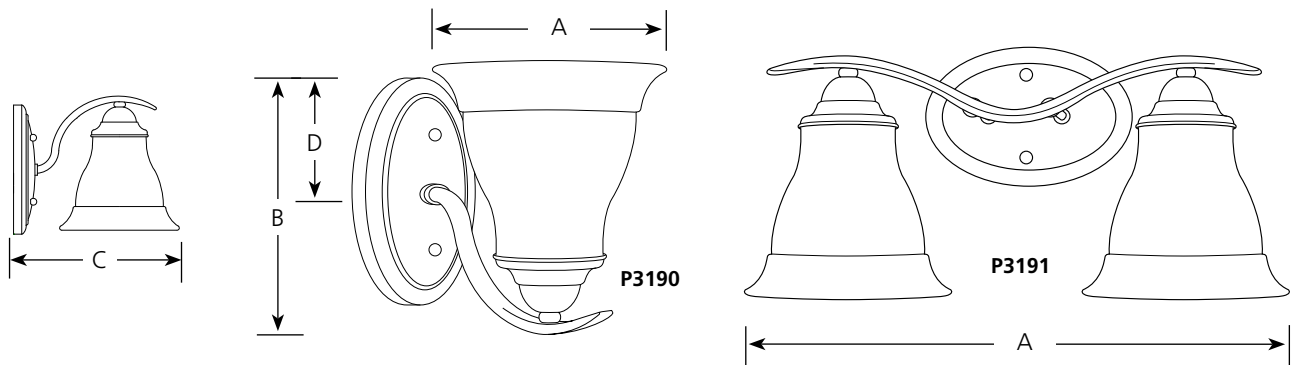

Specifications:

General

- Etched glass shades with slight banding: 6-1/2", 5-1/2" ht., 1-5/8" center hole
- Oval tubing with pinched ends
- Plated Brushed Nickel (-09), Polished Chrome (-15) finishes
- Painted Antique Bronze (-20) finish
- Steel construction
- Companion Bath and Vanity, Ceiling Fans, Chandelier, Close-to-ceiling, Hall and Foyer, Pendant, Wall bracket, fixtures are available

Mounting

- Wall mount
- Oval backplates
 - P3190: 4-3/4" W., 7-1/2" ht., 1-1/8" deep
 - P3191, P3192, P3193: 7" W., 4-3/4" ht., 1-1/8" deep
- Back plate covers a standard 4" hexagonal recessed outlet box
- Mounting strap for outlet box included

Electrical

- Medium base ceramic socket
- Pre-wired

Labeling

- UL-CUL Damp location listed

Catalog No.	Finish		Lamping	Dimensions (Inches)			
	Brushed Nickel	Antique Bronze		A	B	C	D
	-09EBWB	-20EBWB					
P3190	-09EBWB	-20EBWB	1 GU-24 13w (included)	6-1/2	7-1/2	9	3-1/2
P3191	-09EBWB	-20EBWB	2 GU-24 13w (included)	17-1/4	8-1/8	7-3/8	5-7/8
P3192	-09EBWB	-20EBWB	3 GU-24 13w (included)	24	8-1/8	7-3/8	5-7/8
P3193	-09EBWB	-20EBWB	4 GU-24 13w (included)	33-1/4	8-1/4	7-3/8	5-7/8

Specifications:

General

- Etched glass shades with slight banding: 6-1/2" , 5-1/2" ht., 1-5/8" center hole
- Oval tubing with pinched ends
- Plated Brushed Nickel (-09EBWB) finish
- Painted Antique Bronze (-20EBWB) finish
- Steel construction
- 13w GU-24 lamp(s) (included)
- ENERGY STAR® qualified
- Companion Bath and Vanity, Ceiling Fans, Chandelier, Close-to-ceiling, Hall and Foyer, Pendant, Wall bracket, fixtures are available