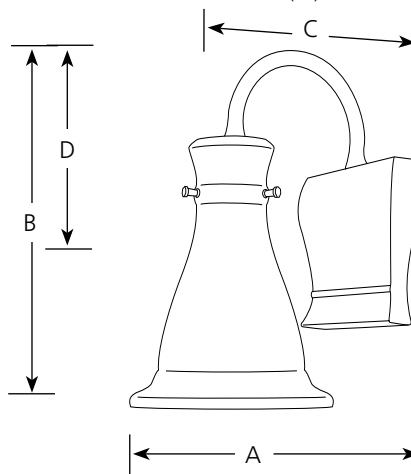

Catalog No.	Finish		Lamping	Dimensions (Inches)			
	Aged Pewter	Brushed Nickel		A	B	C	D
P3145	-03	-09	1 (m) 100w	6-1/4	10	8	4-1/2
P3146	-03	-09	2 (m) 100w	14-3/4	10	8	4-1/2
P3147	-03	-09	3 (m) 100w	23-1/8	10	8	4-1/2
P3148	-03	-09	4 (m) 100w	31-1/2	10	8	4-1/2

Specifications:

General

- Vase shaped white opal glass shades, 6-1/4" dia. x 7-1/2" tall, 2-1/4" dia. center hole
- Coordinates with Delta faucet and accessories from their Lockwood collection
- Can be mounted in the "up" or "down" position
- Steel construction
- Plated finishes.

Mounting

- Backplate is 5-3/4" W x 4-3/4" x 1" deep
- Wall mounted
- Canopy covers a standard recessed 4" octagonal outlet box
- Mounting strap for outlet box included

Electrical

- Ceramic medium based sockets
- Pre-wired