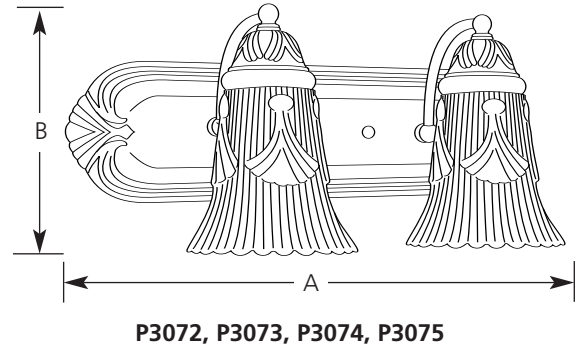

Catalog No.	Finish		Lamping	Dimensions (Inches)			
	Polished Brass	Venetian Gold		A	B	C	D
P3071	-10	-18	1 (m) 100w	5-1/4	12	7-1/8	4-1/2
P3072	-10	-18	2 (m) 100w	18	7-3/4	7-1/8	4-1/2
P3073	-10	-18	3 (m) 100w	24	7-3/4	7-1/8	4-1/2
P3074	-10	-18	5 (m) 100w	36	7-3/4	7-1/8	4-1/2
P3075	-10	-18	7 (m) 100w	48	7-3/4	7-1/8	4-1/2

**Specifications:**

General

- Steel construction with hand-painted finishes (-18)
- Steel construction with Polished Brass finish (-10)
- Etched pattern glass
- Detailed stamped fitter cup and bath bar
- Glass is retained with fitter screws
- Can be mounted in "up" or "down" position