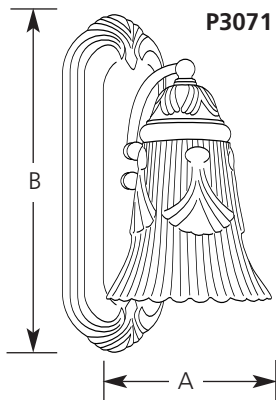

Type	-10	-18
P3071	<input type="checkbox"/>	<input type="checkbox"/>
P3072	<input type="checkbox"/>	<input type="checkbox"/>
P3073	<input type="checkbox"/>	<input type="checkbox"/>
P3074	<input type="checkbox"/>	<input type="checkbox"/>
P3075	<input type="checkbox"/>	<input type="checkbox"/>

Catalog No.	Finish		Lamping	Dimensions (Inches)			
	Polished Brass	Venetian Gold		A	B	C	D
P3071	-10	-18	1 (m) 100w	5-1/4	12	7-1/8	4-1/2
P3072	-10	-18	2 (m) 100w	18	7-3/4	7-1/8	4-1/2
P3073	-10	-18	3 (m) 100w	24	7-3/4	7-1/8	4-1/2
P3074	-10	-18	5 (m) 100w	36	7-3/4	7-1/8	4-1/2
P3075	-10	-18	7 (m) 100w	48	7-3/4	7-1/8	4-1/2

**Specifications:**

General

- Steel construction with hand-painted finishes (-18)
- Steel construction with Polished Brass finish (-10)
- Etched pattern glass
- Detailed stamped fitter cup and bath bar
- Glass is retained with fitter screws
- Can be mounted in "up" or "down" position