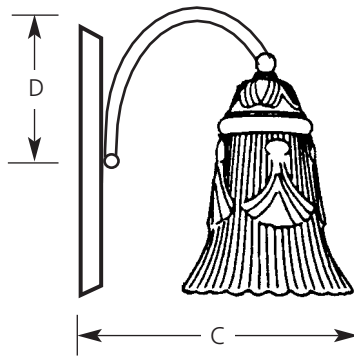

Type	-10	-18
P3071	<input type="checkbox"/>	<input type="checkbox"/>
P3072	<input type="checkbox"/>	<input type="checkbox"/>
P3073	<input type="checkbox"/>	<input type="checkbox"/>
P3074	<input type="checkbox"/>	<input type="checkbox"/>
P3075	<input type="checkbox"/>	<input type="checkbox"/>

Catalog No.	Finish		Lamping	Dimensions (Inches)			
	Polished Brass	Venetian Gold		A	B	C	D
P3071	-10	-18	1 (m) 100w	5-1/4	12	7-1/8	4-1/2
P3072	-10	-18	2 (m) 100w	18	7-3/4	7-1/8	4-1/2
P3073	-10	-18	3 (m) 100w	24	7-3/4	7-1/8	4-1/2
P3074	-10	-18	5 (m) 100w	36	7-3/4	7-1/8	4-1/2
P3075	-10	-18	7 (m) 100w	48	7-3/4	7-1/8	4-1/2

**Specifications:**

General

- Steel construction with hand-painted finishes (-18)
- Steel construction with Polished Brass finish (-10)
- Etched pattern glass
- Detailed stamped fitter cup and bath bar
- Glass is retained with fitter screws
- Can be mounted in "up" or "down" position