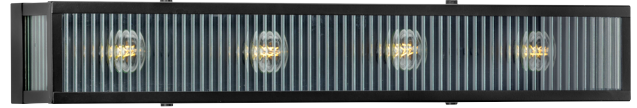

Project: _____

Fixture Type: _____

Location: _____

Contact: _____

P300267-031

Dwyer

Incorporate a vintage feel with a dash of industrial personality with this four-light bath. An attention-grabbing, clear ribbed glass takes center stage in the design to create a gaslight glow when the fixture is illuminated. A simple, metal frame coated in a sleek black finish encases the ribbed glass to emphasize the light fixture's chic industrial edge.

- An attention-grabbing, clear ribbed glass takes center stage in the design to create a gaslight glow when the fixture is illuminated.
- A simple, metal frame coated in a sleek black finish encases the ribbed glass to emphasize the light fixture's chic industrial edge.
- Incorporate a vintage feel with a dash of industrial personality with this four-light bath.
- Ideal for any bathroom.
- Perfect for mid-century, modern, farmhouse, or bohemian settings.
- Measures 30-inch width by 5-inch height.
- Uses four candelabra base bulbs that are sold separately (60w max - LED or incandescent).
- Able to be fully dimmable with dimmable bulbs.
- Includes installation instructions and mounting hardware.
- Progress Lighting products are designed for exceptional quality, reliability, and functionality.

Width: 30 in
Height: 5 in
Depth: 4-1/2 in
H/CTR: 2-1/4 in

Clear Ribbed glass Panel
Width: 29-3/4 in
Height: 4-1/4 in

Clear Ribbed Glass Panel
Width: 3-1/4 in
Height: 4-1/4 in

Category: Bath & Vanity

Finish: Matte Black (Painted)

Construction: Steel Construction

Glass/Shade: Clear Ribbed glass Panel, Clear Ribbed Glass Panel

MOUNTING	ELECTRICAL	LAMPING	ADDITIONAL INFORMATION
Wall horizontal or vertical mounted	Prewired	Quantity:	CULus Damp Location Listed
Mounting backplate for outlet box included	6 inches of wire supplied	Four 60 W max. Candelabra Base (G16.5) or LED equivalent	1-year Limited Warranty
Back Plate covers a standard 4" recessed outlet box: 30" W., 4.5" ht., 1" depth	120 V	E12 base Phenolic sockets