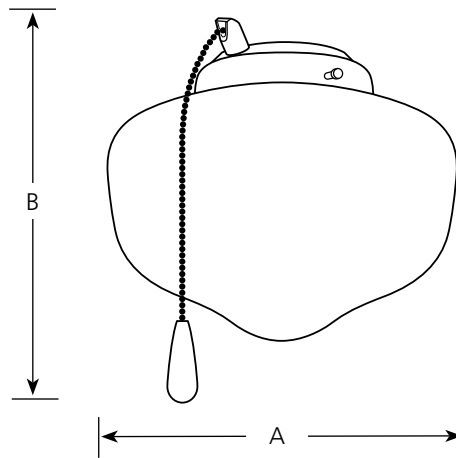

Incandescent

**Schoolhouse Glass Light Kit
Indoor/Outdoor**

Ceiling Fans

Energy Star (See "General")

Catalog No	Finish				Lamping	Dimensions (Inches)	
	Antique Bronze	White	Cobblestone	Forged Black		A	B
P2601	-20	-30	-33	-80	1-60w (m) or 1-13w (m) CFL (Incl)	8-3/8	6-3/4

Type	-20	-30	-33	-80
P2601	<input type="checkbox"/>	<input type="checkbox"/>	<input type="checkbox"/>	<input type="checkbox"/>

Specifications:

General

- Opal schoolhouse style glass - 8-3/8" dia. x 6" tall
- Pull chain on white (-30) finish is chrome with a white fob, antique bronze (-20) and cobblestone (-33) is antique brass with a medium oak fob, forged black (-80) is antique brass with a black fob.
- Utilizes 1 - 60w medium based lamp and includes 1 - 13w medium base CFL (non-dimmable)