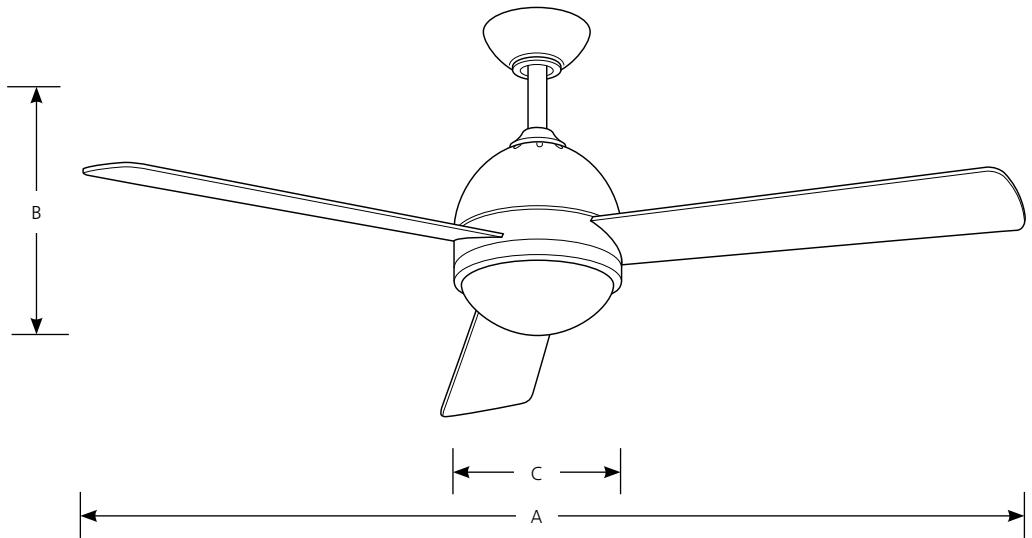

Indoor

Trevina 52" with Light Kit

Ceiling Fan

Type _____
-09
P2514 ☒

Catalog No.	Finish	Dimensions (Inches)		
	Brushed Nickel	A	B	C
P2514	-09	52	18	8-7/8
<u>Blades</u>		Silver		

Specifications:

General

- 30 year limited warranty
- Full function remote control (with batteries) included
  - Full range dimming
  - Three speed fan operation
  - Reverse direction control

Blades

- Three blades
- 12 degree pitch
- Silver
- Plywood construction

Motor

- Triple capacitor speed control
- 153mm dia x 18mm high

Light Kit

- Etched opal glass
- Utilizes one 100w E11 Quartz lamp, included.

Mounting

- Ceiling mounting on downrod.
- A 3/4" x 6" downrod is included. Longer accessory downrods can be ordered separately
- Installs on sloped ceilings up to 25° (4:12 pitch)
- Canopy covers standard recessed 4" octagonal outlet box. Note: An outlet box assembly designed for fan installation is required (not included)
- Mounting hardware is included

Electrical

- 80" lead wires included
- Ceramic mini-can socket
- Prewired

Labeling

- CUL listed

Progress Lighting
701 Millenium Blvd.
Greenville, South Carolina
29607

www.progresslighting.com