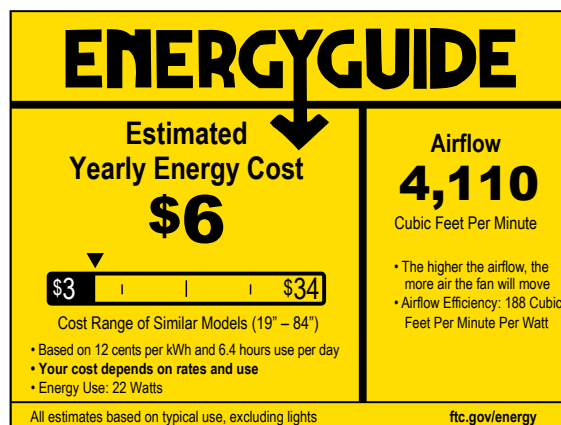

Dimensions:

Diameter: 56"
Height: 16-3/16"

Width: 8-7/16"
Height: 1-3/4"