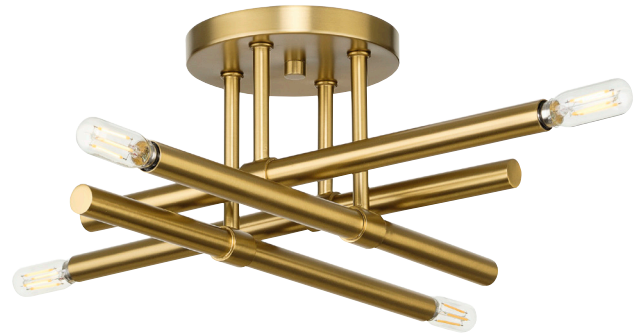

Project: _____
 Fixture Type: _____
 Location: _____
 Contact: _____

P350257-191 Arya

Arya Collection Four-Light Brushed Gold Luxe 20" Semi-Flush Mount Light

Category: Close-to-Ceiling
Finish: Brushed Gold (Plated)
Construction: Steel Construction

Width: 20-1/8 in
 Height: 4.5 in

MOUNTING	ELECTRICAL	LAMPING	ADDITIONAL INFORMATION
Semi-Flush	6 inches of wire supplied	(4) Candelabra Base (E12) Socket	cCSAus Damp Location Listed
1/8 IP mounting plate for outlet box included	120 VAC	Lamp Type B10	1-year Limited Warranty
Canopy covers a standard 4" recessed outlet box: 6" W., 0.81" ht., 6" depth		Incandescent: 60-watt MAX per socket LED: 12.5-watt MAX per socket	
		Dimmable to 10% brightness (See Dimming Notes)	