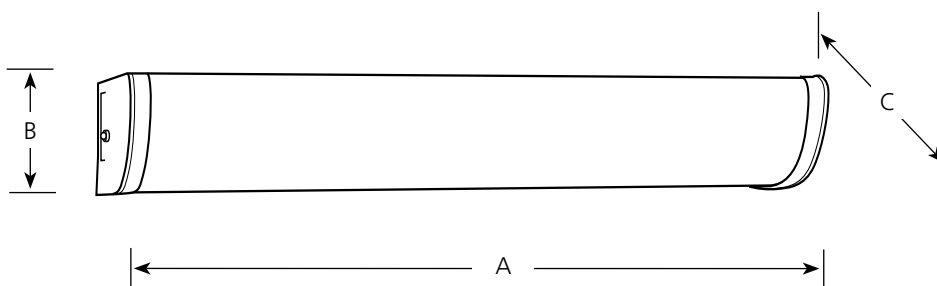

P7232

Catalog No.	Finish		Lamping	Dimensions (Inches)		
	Polished Chrome			A	B	C
P7230	-15EB		2-17w T8	24-1/2	3-1/4	5-1/4
P7231	-15EB		2-25w T8	36-1/2	3-1/4	5-1/4
P7232	-15EB		2-32w T8	48-1/2	3-1/4	5-1/4

Specifications:

Diffuser

- White acrylic diffuser
- Plated Polished Chrome (-15EB) finish
- Steel construction
- End caps remove to release the diffuser
- Energy Star® qualified
- Flat top with curved face