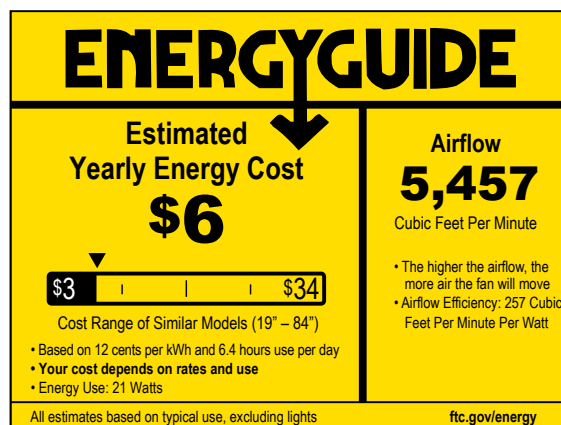

Dimensions:

Diameter: 60"
Height: 16-5/8"

Width: 7-3/4"
Height: 2"