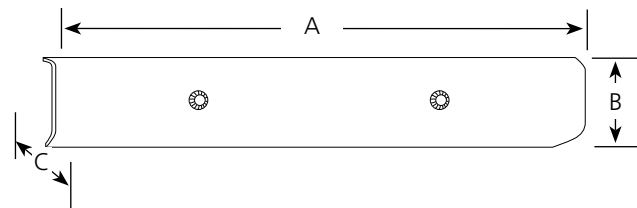

Type _____

-30

P3110

P3111

Catalog No.	Finish		Dimensions (Inches)			
	White	Lamping	A	B	C	D
P3110	-30	4 (m) 75w	24	4-1/4	4-3/4	
P3111	-30	2 (m) 75w	14	4-1/2	4-5/8	

Specifications:

General

- White bent glass
- Glass mounts on back plate with white metal knobs
- 1/2" round KO supplied in back plate for a pull chain switch
- 15/16" square KO supplied in back plate for GCO
- P3110 back plate 13-3/8" width x 4-1/4" tall
- P3111 back plate 4-1/2" square
- Steel construction
- Painted white finish

Mounting

- Wall mounted
- Backplate covers a standard 4" recessed octagonal outlet box
 - P3110 backplate is 13-3/8" W x 4-1/4" T x 4-7/8" deep
 - P3111 backplate is 14-1/2" sq. x 1-1/8" deep
- Mounting strap supplied