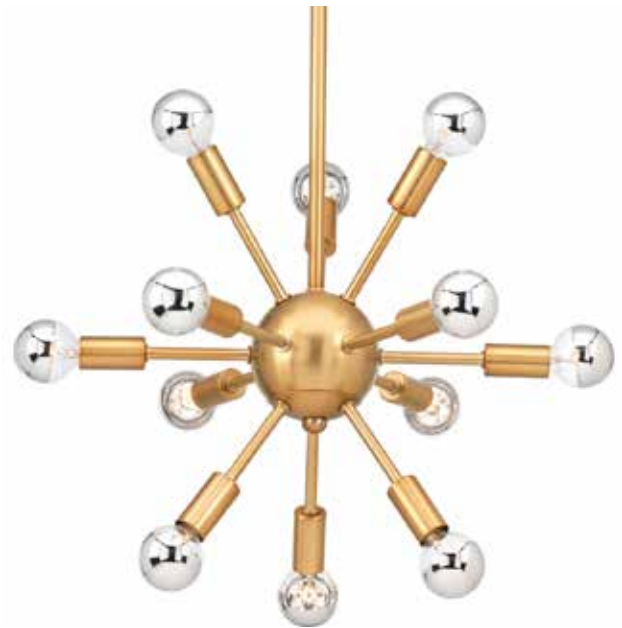

DATE: _____ TYPE: _____

NAME: _____

PROJECT: _____

Incandescent

P400040-109

Ion

Featuring a Brushed Bronze finish, these Space-Age inspired chandeliers boast twelve lights, each extending to support a single candelabra lamp. Additionally, Ion chandeliers are stunning for mid-Century inspired interiors. This fixture is part of our Design Series collections and pairs nicely with our Elevate Collection.

- Brushed Bronze finish.
- Space-Age inspired.
- Features twelve lights that can take on multiple looks with a variety of lamps.
- Pairs well with Elevate collection for stunning mid-Century inspired interiors.
- 45 degree swivel for installation on sloped ceilings.

Category: Chandeliers

Finish: Brushed Bronze (Painted)

Construction: Steel construction

Diameter: 14-1/8"
Height: 22"
Overall Ht. W/Stem: 76"

MOUNTING	ELECTRICAL	LAMPING	ADDITIONAL INFORMATION
Ceiling mounted Mounting strap for outlet box included One 6", four 12" lengths of stem included Canopy covers a standard 4" octagonal recessed outlet box 5.1875" W., 0.75" depth	Pre-wired 15 feet of wire supplied 120 V	Quantity: Twelve 25w max. Candelabra Base E12 base phenolic socket	cULus Dry location listed 1 year warranty