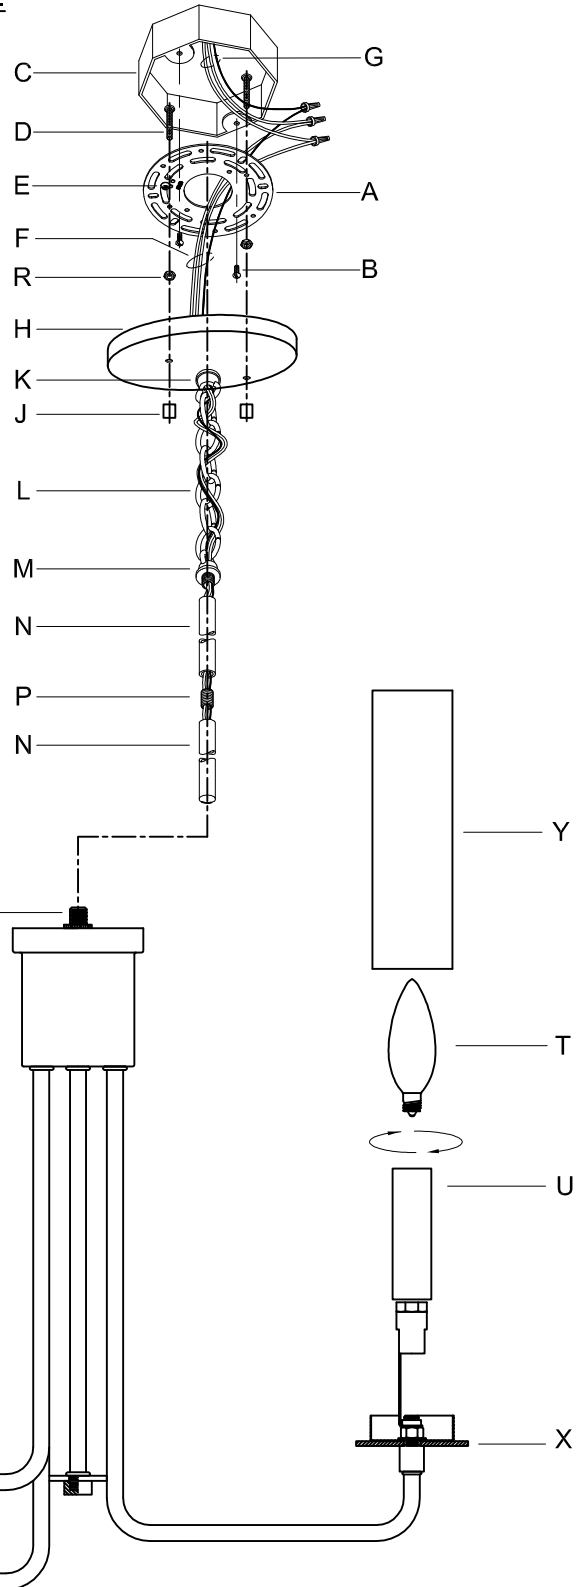

**CAUTION:** Read instructions carefully and turn electricity off at main circuit breaker panel before beginning installation.

## 350122

\*\*\*\*\*

**WARNING -** If any Special Control Devices are used with this Fixture, Follow the Instructions Carefully to assure full compliance with N.E.C. requirements. If there are any questions, contact a Qualified Electrical Contractor.

### CANOPY MOUNTING & WIRE CONNECTION ASSEMBLY STEPS:

1. D,E → A
2. R → D
3. B,A → C
4. F → P,N,M
5. N → S
6. M → N
7. L → M,K — 
8. F → L,K,H
9. F → G — 
10. J,K → H
11. U,T → X
12. Y → X

**B, C, G & T  
(NOT FURNISHED)  
(NO INCLUIDA)  
(NON FOURNIE)**

### CANOPY MOUNTING & WIRE CONNECTION ASSEMBLY STEPS:

1. D, E → A
2. R → D
3. B, A → C
4. F → G 
5. H, J → D
6. U, T → X
7. Y → X

**B, C, G & T  
(NOT FURNISHED)  
(NO INCLUIDA)  
(NON FOURNIE)**