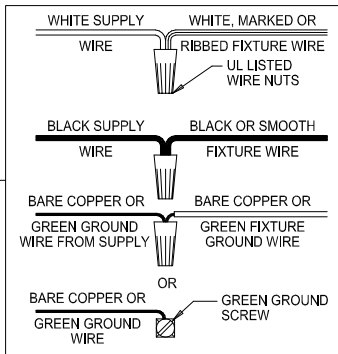

## 350122

\*\*\*\*\*

**WARNING -** If any Special Control Devices are used with this Fixture, Follow the Instructions Carefully to assure full compliance with N.E.C. requirements. If there are any questions, contact a Qualified Electrical Contractor.

### CANOPY MOUNTING & WIRE CONNECTION ASSEMBLY STEPS:

1. D,E → A
2. R → D
3. B,A → C
4. F → P,N,M
5. N → S
6. M → N
7. L → M,K — 
8. F → L,K,H
9. F → G — 
10. J,K → H
11. U,T → X
12. Y → X

**B, C, G & T  
(NOT FURNISHED)  
(NO INCLUIDA)  
(NON FOURNIE)**