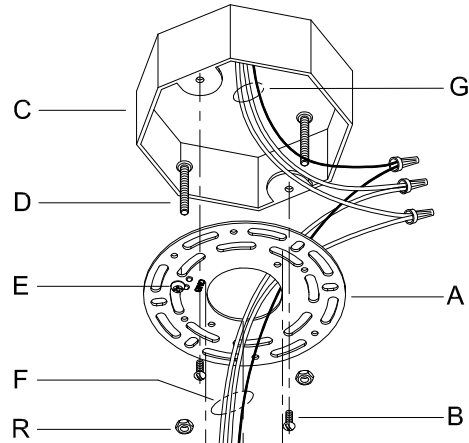

### CANOPY MOUNTING & WIRE CONNECTION ASSEMBLY STEPS:

1. D,E → A
2. R → D
3. B,A → C
4. F → P,N,M
5. N → S
6. M → N
7. L → M,K — 
8. F → L,K,H
9. F → G — 
10. J,K → H
11. U,T → X
12. Y → X

**B, C, G & T  
(NOT FURNISHED)  
(NO INCLUIDA)  
(NON FOURNIE)**

## 350122

\*\*\*\*\*

**WARNING -** If any Special Control Devices are used with this Fixture, Follow the Instructions Carefully to assure full compliance with N.E.C. requirements. If there are any questions, contact a Qualified Electrical Contractor.

### CANOPY MOUNTING & WIRE CONNECTION ASSEMBLY STEPS:

1. D, E → A
2. R → D
3. B, A → C
4. F → G 
5. H, J → D
6. U, T → X
7. Y → X

**B, C, G & T  
(NOT FURNISHED)  
(NO INCLUIDA)  
(NON FOURNIE)**