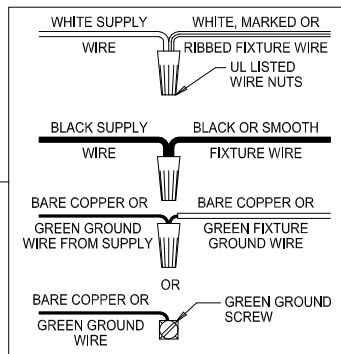

CAUTION: Read instructions carefully and turn electricity off at main circuit breaker panel before beginning installation.

350122

*****

WARNING - If any Special Control Devices are used with this Fixture, Follow the Instructions Carefully to assure full compliance with N.E.C. requirements. If there are any questions, contact a Qualified Electrical Contractor.

CAUTION - All glass is fragile, use care when handling Glass component(s) and or Lamp(s).

*****

CANOPY MOUNTING & WIRE CONNECTION ASSEMBLY STEPS:

1. D, E → A
2. R → D
3. B, A → C
4. F → G
5. H, J → D
6. U, T → X
7. Y → X

**B, C, G & T
(NOT FURNISHED)
(NO INCLUIDA)
(NON FOURNIE)**