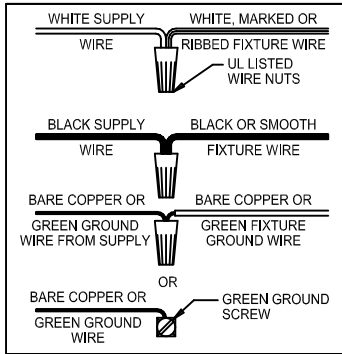

CAUTION: Read instructions carefully and turn electricity off at main circuit breaker panel before beginning installation.

350133

WARNING - If any Special Control Devices are used with this Fixture, Follow the Instructions Carefully to assure full compliance with N.E.C. requirements. If there are any questions, contact a Qualified Electrical Contractor.

CAUTION - All glass is fragile, use care when handling Glass component(s) and or Lamp(s).

CANOPY MOUNTING & WIRE CONNECTION ASSEMBLY STEPS:

**C, B, G & S
(NOT FURNISHED)
(NON FOURNIE)
(NO INCLUIDA)**

1. D, E → A
2. K → D
3. B, A → C
4. F → G 
5. H, J → D
6. T → Q
7. Z, Y, X, W → V, U, T
8. AA → T
9. S → R

CAUTION - All glass is fragile, use care when handling Glass component(s) and or Lamp(s).

CANOPY MOUNTING & WIRE CONNECTION ASSEMBLY STEPS:

C, B, G & S
 (NOT FURNISHED)
 (NON FOURNIE)
 (NO INCLUIDA)

1. D,E → A
2. K → D
3. B,A → C
4. N → L,M,H
5. N → P
6. N → H —
7. F → A,M,L,H,N,P
8. F → G —
9. H,J → D
10. T → Q
11. Z,Y,X,W → V,U,T
12. AA → T
13. S → R