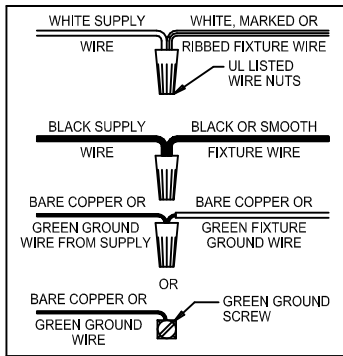

CAUTION - All glass is fragile, use care when handling Glass component(s) and or Lamp(s).

CANOPY MOUNTING & WIRE CONNECTION ASSEMBLY STEPS:

**C, B, G & S
(NOT FURNISHED)
(NON FOURNIE)
(NO INCLUIDA)**

1. D, E → A
2. K → D
3. B, A → C
4. F → G 
5. H, J → D
6. T → Q
7. Z, Y, X, W → V, U, T
8. AA → T
9. S → R

CAUTION: Read instructions carefully and turn electricity off at main circuit breaker panel before beginning installation.

350133

WARNING - If any Special Control Devices are used with this Fixture, Follow the Instructions Carefully to assure full compliance with N.E.C. requirements. If there are any questions, contact a Qualified Electrical Contractor.

CAUTION - All glass is fragile, use care when handling Glass component(s) and or Lamp(s).

CANOPY MOUNTING & WIRE CONNECTION ASSEMBLY STEPS:

C, B, G & S
 (NOT FURNISHED)
 (NON FOURNIE)
 (NO INCLUIDA)

1. D,E → A
2. K → D
3. B,A → C
4. N → L,M,H
5. N → P
6. N → H —
7. F → A,M,L,H,N,P
8. F → G —
9. H,J → D
10. T → Q
11. Z,Y,X,W → V,U,T
12. AA → T
13. S → R