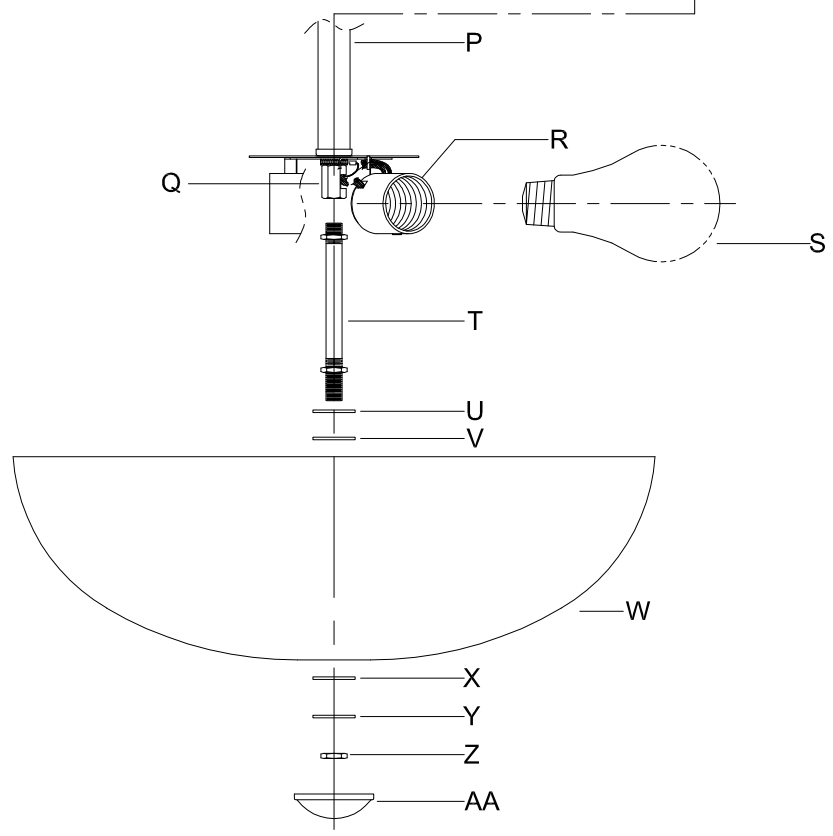

CAUTION: Read instructions carefully and turn electricity off at main circuit breaker panel before beginning installation.

350133

WARNING - If any Special Control Devices are used with this Fixture, Follow the Instructions Carefully to assure full compliance with N.E.C. requirements. If there are any questions, contact a Qualified Electrical Contractor.

CAUTION - All glass is fragile, use care when handling Glass component(s) and or Lamp(s).

CANOPY MOUNTING & WIRE CONNECTION ASSEMBLY STEPS:

**C, B, G & S
(NOT FURNISHED)
(NON FOURNIE)
(NO INCLUIDA)**

1. D, E → A
2. K → D
3. B, A → C
4. F → G 
5. H, J → D
6. T → Q
7. Z, Y, X, W → V, U, T
8. AA → T
9. S → R

CAUTION - All glass is fragile, use care when handling Glass component(s) and or Lamp(s).

CANOPY MOUNTING & WIRE CONNECTION ASSEMBLY STEPS:

C, B, G & S
 (NOT FURNISHED)
 (NON FOURNIE)
 (NO INCLUIDA)

1. D,E → A
2. K → D
3. B,A → C
4. N → L,M,H
5. N → P
6. N → H —
7. F → A,M,L,H,N,P
8. F → G —
9. H,J → D
10. T → Q
11. Z,Y,X,W → V,U,T
12. AA → T
13. S → R