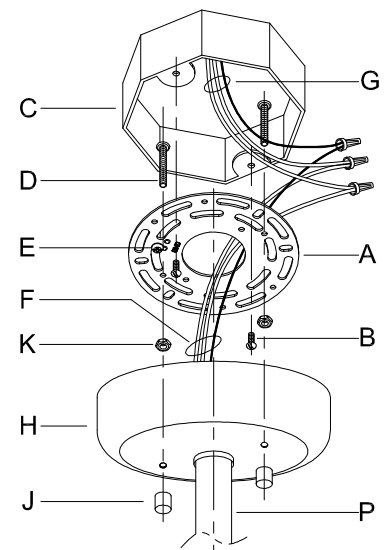

CAUTION: Read instructions carefully and turn electricity off at main circuit breaker panel before beginning installation.

350133

WARNING - If any Special Control Devices are used with this Fixture, Follow the Instructions Carefully to assure full compliance with N.E.C. requirements. If there are any questions, contact a Qualified Electrical Contractor.

CAUTION - All glass is fragile, use care when handling Glass component(s) and or Lamp(s).

CANOPY MOUNTING & WIRE CONNECTION ASSEMBLY STEPS:

**C, B, G & S
(NOT FURNISHED)
(NON FOURNIE)
(NO INCLUIDA)**

1. D, E → A
2. K → D
3. B, A → C
4. F → G 
5. H, J → D
6. T → Q
7. Z, Y, X, W → V, U, T
8. AA → T
9. S → R

CAUTION - All glass is fragile, use care when handling Glass component(s) and or Lamp(s).

CANOPY MOUNTING & WIRE CONNECTION ASSEMBLY STEPS:

C, B, G & S
 (NOT FURNISHED)
 (NON FOURNIE)
 (NO INCLUIDA)

1. D,E → A
2. K → D
3. B,A → C
4. N → L,M,H
5. N → P
6. N → H —
7. F → A,M,L,H,N,P
8. F → G —
9. H,J → D
10. T → Q
11. Z,Y,X,W → V,U,T
12. AA → T
13. S → R