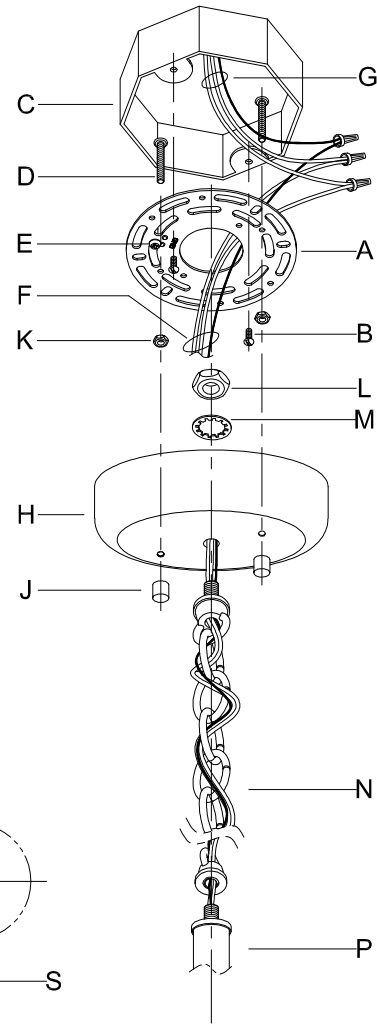

CAUTION: Read instructions carefully and turn electricity off at main circuit breaker panel before beginning installation.

350133

WARNING - If any Special Control Devices are used with this Fixture, Follow the Instructions Carefully to assure full compliance with N.E.C. requirements. If there are any questions, contact a Qualified Electrical Contractor.

CAUTION - All glass is fragile, use care when handling Glass component(s) and or Lamp(s).

CANOPY MOUNTING & WIRE CONNECTION ASSEMBLY STEPS:

**C, B, G & S
(NOT FURNISHED)
(NON FOURNIE)
(NO INCLUIDA)**

1. D, E → A
2. K → D
3. B, A → C
4. F → G 
5. H, J → D
6. T → Q
7. Z, Y, X, W → V, U, T
8. AA → T
9. S → R

CAUTION - All glass is fragile, use care when handling Glass component(s) and or Lamp(s).

CANOPY MOUNTING & WIRE CONNECTION ASSEMBLY STEPS:

C, B, G & S
 (NOT FURNISHED)
 (NON FOURNIE)
 (NO INCLUIDA)

1. D,E → A
2. K → D
3. B,A → C
4. N → L,M,H
5. N → P
6. N → H —
7. F → A,M,L,H,N,P
8. F → G —
9. H,J → D
10. T → Q
11. Z,Y,X,W → V,U,T
12. AA → T
13. S → R