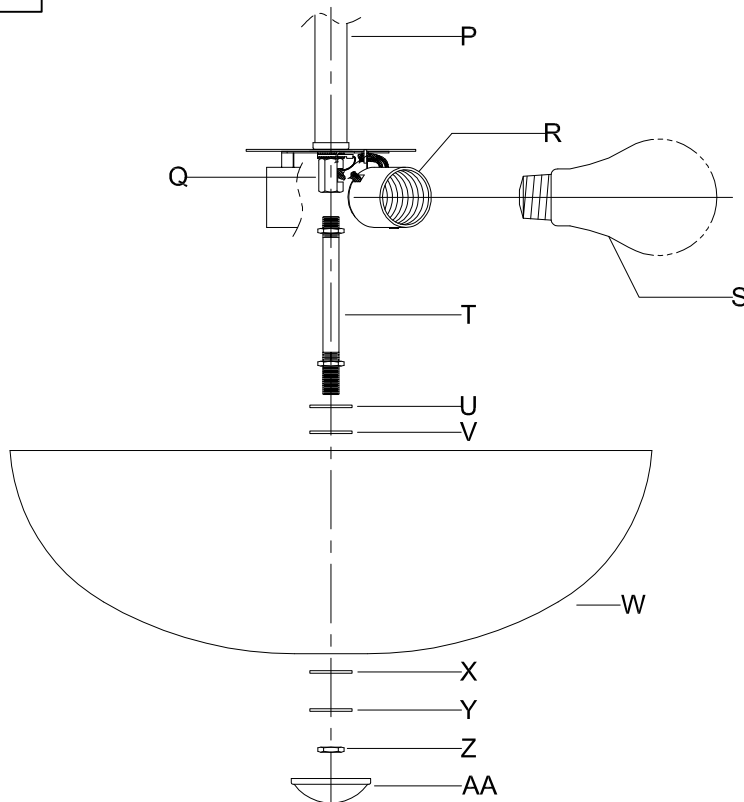

CAUTION - All glass is fragile, use care when handling Glass component(s) and or Lamp(s).

CANOPY MOUNTING & WIRE CONNECTION ASSEMBLY STEPS:

**C, B, G & S
(NOT FURNISHED)
(NON FOURNIE)
(NO INCLUIDA)**

1. D, E → A
2. K → D
3. B, A → C
4. F → G 
5. H, J → D
6. T → Q
7. Z, Y, X, W → V, U, T
8. AA → T
9. S → R

CAUTION: Read instructions carefully and turn electricity off at main circuit breaker panel before beginning installation.

350133

WARNING - If any Special Control Devices are used with this Fixture, Follow the Instructions Carefully to assure full compliance with N.E.C. requirements. If there are any questions, contact a Qualified Electrical Contractor.

CAUTION - All glass is fragile, use care when handling Glass component(s) and or Lamp(s).

CANOPY MOUNTING & WIRE CONNECTION ASSEMBLY STEPS:

C, B, G & S
 (NOT FURNISHED)
 (NON FOURNIE)
 (NO INCLUIDA)

1. D,E → A
2. K → D
3. B,A → C
4. N → L,M,H
5. N → P
6. N → H —
7. F → A,M,L,H,N,P
8. F → G —
9. H,J → D
10. T → Q
11. Z,Y,X,W → V,U,T
12. AA → T
13. S → R