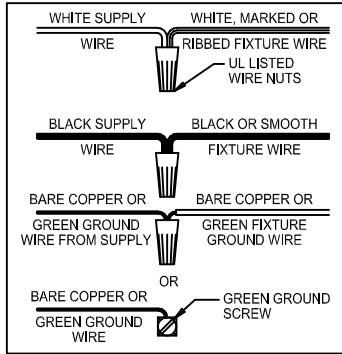

CAUTION: Read instructions carefully and turn electricity off at main circuit breaker panel before beginning installation.

500156

WARNING - If any Special Control Devices are used with this Fixture, Follow the Instructions Carefully to assure full compliance with N.E.C. requirements. If there are any questions, contact a Qualified Electrical Contractor.

CAUTION - All glass is fragile, use care when handling Glass component(s) and or Lamp(s).

CANOPY MOUNTING & WIRE CONNECTION ASSEMBLY STEPS:

1. D,E → A
2. B,A → C
3. N,Q,H → D
4. Q → H (TO LOCK) (À VERROUILLER) (APRETAR)
5. F → M
6. L → M
7. J,K → L
8. L → H
9. F → L,K,J,H,D
10. F → G
11. J,K → H