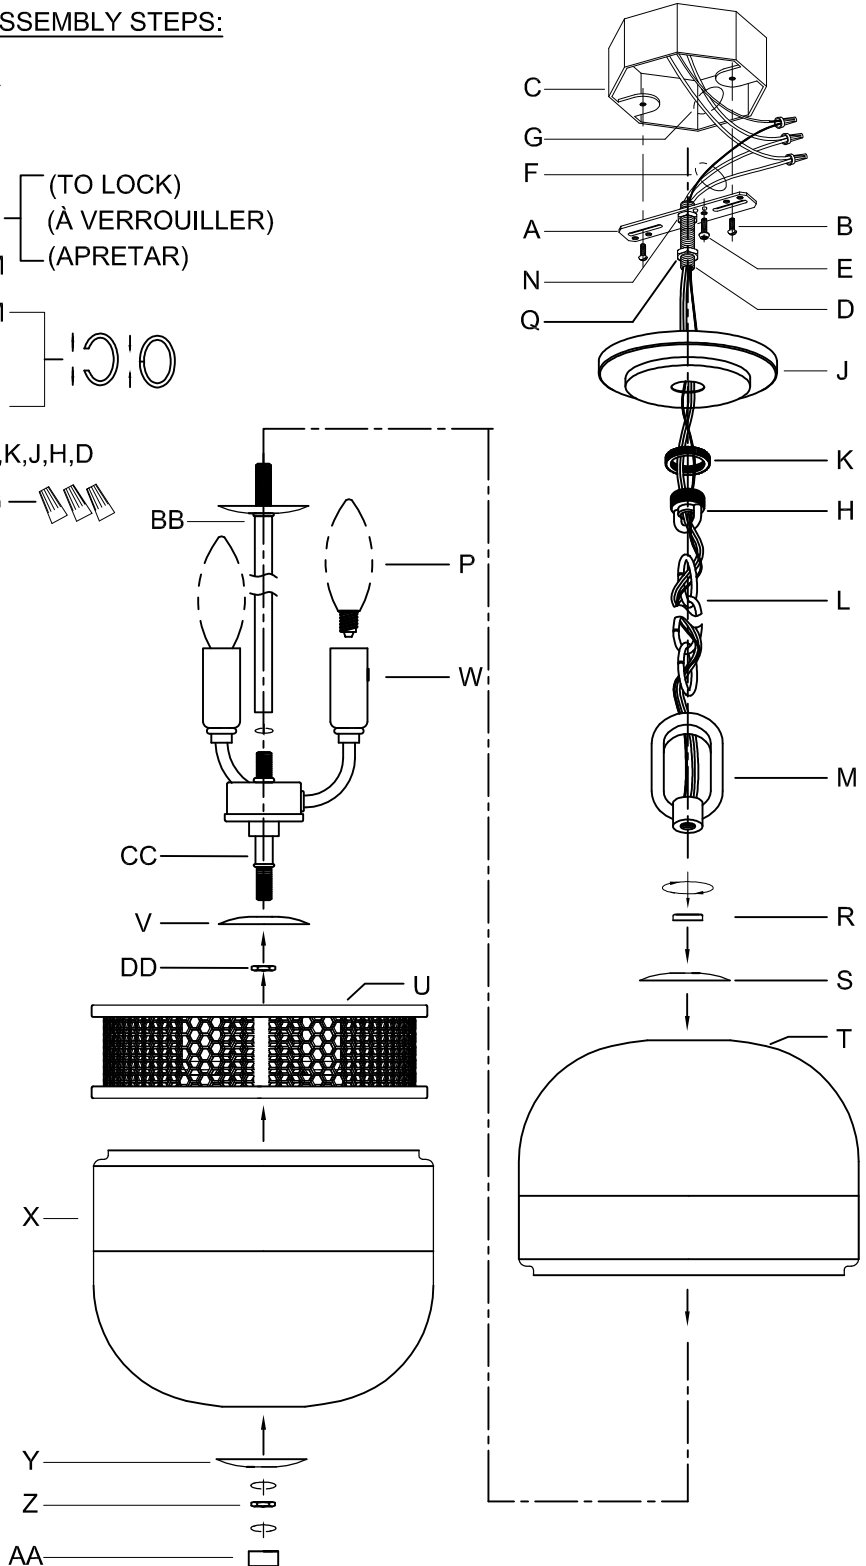

CAUTION: Read instructions carefully and turn electricity off at main circuit breaker panel before beginning installation.

500156

*****

WARNING - If any Special Control Devices are used with this Fixture, Follow the Instructions Carefully to assure full compliance with N.E.C. requirements. If there are any questions, contact a Qualified Electrical Contractor.

WARNING - This product contains chemicals known to the State of California to cause cancer, birth defects and /or other reproductive harm. Thoroughly wash hands after installing, handling, cleaning, or otherwise touching this product.

CAUTION - All glass is fragile, use care when handling Glass component(s) and or Lamp(s).

*****

CANOPY MOUNTING & WIRE CONNECTION ASSEMBLY STEPS:

1. D,E → A
2. B,A → C
3. N,Q,H → D
4. Q → H (TO LOCK) (À VERROUILLER) (APRETAR)
5. F → M
6. L → M
7. J,K → L
8. L → H
9. F → L,K,J,H,D
10. F → G
11. J,K → H

ADJUST HEIGHT WITH "D"
N → A (TO LOCK)
RÉGLEZ LA HAUTEUR AVEC "D"
N → A (À VERROUILLER)
AJUSTA LA ALTURA CON "D"
N → A (APRETAR)

FIXTURE ASSEMBLY STEPS:

1. P → W
2. BB → CC
3. T,S,R,M → BB
4. V,DD → CC
5. U,X,Y,Z → CC
6. AA → CC

B, C, G & P
(NOT FURNISHED)
(NO INCLUIDA)
(NON FOURNIE)