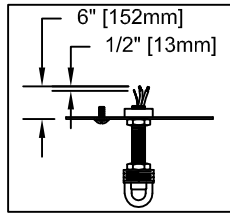

CAUTION - All glass is fragile, use care when handling Glass component(s) and or Lamp(s).

CANOPY MOUNTING & WIRE CONNECTION ASSEMBLY STEPS:

1. D,E → A
2. B,A → C
3. N,Q,H → D
4. Q → H (TO LOCK) (À VERROUILLER) (APRETAR)
5. F → M
6. L → M
7. J,K → L
8. L → H
9. F → L,K,J,H,D
10. F → G
11. J,K → H