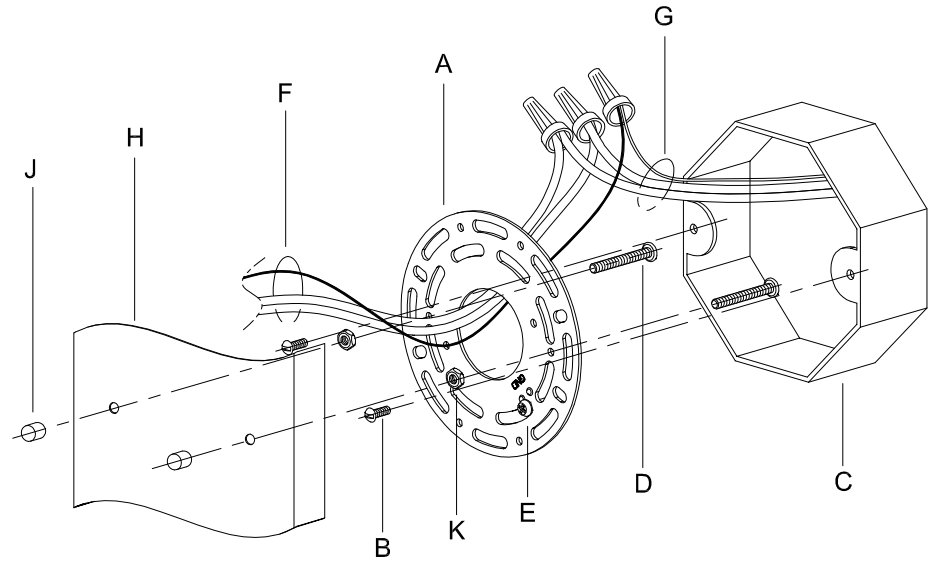

CAUTION: Read instructions carefully and turn electricity off at main circuit breaker panel before beginning installation.

300198,300199,300200

WARNING - If any Special Control Devices are used with this Fixture, Follow the Instructions Carefully to assure full compliance with N.E.C. requirements. If there are any questions, contact a Qualified Electrical Contractor.

CANOPY MOUNTING & WIRE CONNECTION ASSEMBLY STEPS:

1. D,E → A
2. K → D
3. B,A → C
4. F → G
5. H,J → D

FIXTURE ASSEMBLY STEPS:

1. L → T
2. U → T
3. P,Q → M
4. R,S → N

B, C, G & S
 (NOT FURNISHED)
 (NON FOURNIE)
 (NO INCLUIDA)