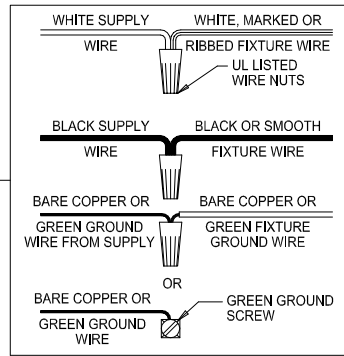

CAUTION: Read instructions carefully and turn electricity off at main circuit breaker panel before beginning installation.

300198,300199,300200

WARNING - If any Special Control Devices are used with this Fixture, Follow the Instructions Carefully to assure full compliance with N.E.C. requirements. If there are any questions, contact a Qualified Electrical Contractor.

CANOPY MOUNTING & WIRE CONNECTION ASSEMBLY STEPS:

1. D,E → A
2. K → D
3. B,A → C
4. F → G
5. H,J → D

FIXTURE ASSEMBLY STEPS:

1. L → T
2. U → T
3. P,Q → M
4. R,S → N

B, C, G & S
 (NOT FURNISHED)
 (NON FOURNIE)
 (NO INCLUIDA)