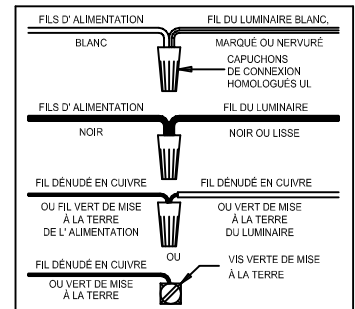

Instructions d'Assemblage et Installation

MISE EN GARDE: Lire les instructions avec soin et couper le courant au disjoncteur central avant de commencer l'installation.

*****
AVERTISSEMENT - S'il y a d'autres mécanismes régulateurs qui s'emploient avec ce dispositif, suivre soigneusement les instructions pour satisfaire aux exigences NEC. Si vous avez des questions, consulter un électricien qualifié.

AVERTISSEMENT - Ce produit contient des composants chimiques qui selon L'état de Californie provoquent un cancer, des infirmités de naissance et (ou) du mal au système reproductif. Il faut laver les mains soigneusement après avoir installé, manipulé, nettoyé, ou autrement touché ce produit.

MISE EN GARDE - Le verre est toujours fragile; maniez le(s) composant(s) et/ou l' (les) ampoule(s) avec prudence.