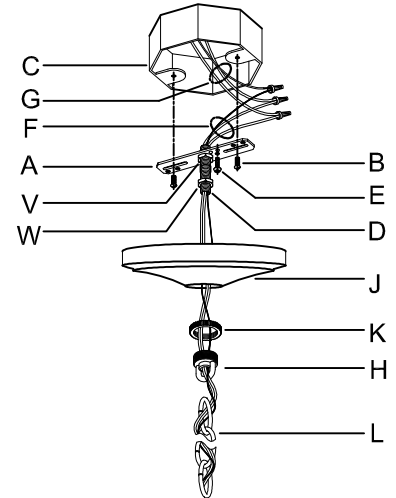

CAUTION: Read instructions carefully and turn electricity off at main circuit breaker panel before beginning installation.

500166, 500167

WARNING - If any Special Control Devices are used with this Fixture, Follow the Instructions Carefully to assure full compliance with N.E.C. requirements. If there are any questions, contact a Qualified Electrical Contractor.

CANOPY MOUNTING & WIRE CONNECTION ASSEMBLY STEPS:

1. D,E → A
2. B,A → C
3. V,W,H → D
4. W → H (TO LOCK) (APRETAR) (À VERROUILLER)
5. F → M
6. L → H,M
7. N → Q,R
8. F → L,H,K,J,D
9. F → G
10. H,J → D
11. K → H
12. S → T
13. P → T