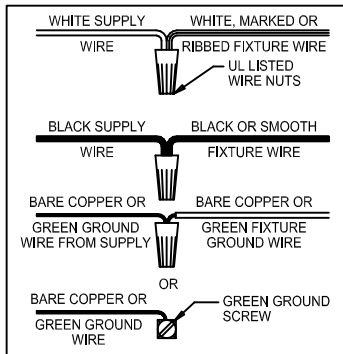

CAUTION: Read instructions carefully and turn electricity off at main circuit breaker panel before beginning installation.

500166, 500167

WARNING - If any Special Control Devices are used with this Fixture, Follow the Instructions Carefully to assure full compliance with N.E.C. requirements. If there are any questions, contact a Qualified Electrical Contractor.

CANOPY MOUNTING & WIRE CONNECTION ASSEMBLY STEPS:

1. D,E → A
2. B,A → C
3. V,W,H → D
4. W → H (TO LOCK) (APRETAR) (À VERROUILLER)
5. F → M
6. L → H,M
7. N → Q,R
8. F → L,H,K,J,D
9. F → G
10. H,J → D
11. K → H
12. S → T
13. P → T