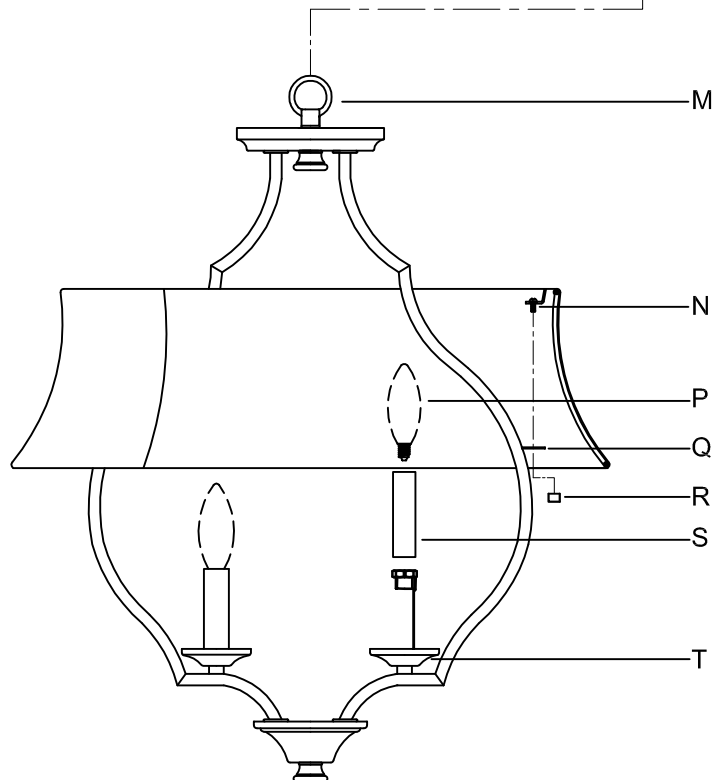

CAUTION: Read instructions carefully and turn electricity off at main circuit breaker panel before beginning installation.

500166, 500167

*****

WARNING - If any Special Control Devices are used with this Fixture, Follow the Instructions Carefully to assure full compliance with N.E.C. requirements. If there are any questions, contact a Qualified Electrical Contractor.

WARNING - This product contains chemicals known to the State of California to cause cancer, birth defects and /or other reproductive harm. Thoroughly wash hands after installing, handling, cleaning, or otherwise touching this product.
CAUTION - All glass is fragile, use care when handling Glass component(s) and or Lamp(s).

*****

CANOPY MOUNTING & WIRE CONNECTION ASSEMBLY STEPS:

1. D,E → A
2. B,A → C
3. V,W,H → D
4. W → H (TO LOCK) (APRETAR) (À VERROUILLER)
5. F → M
6. L → H,M
7. N → Q,R
8. F → L,H,K,J,D
9. F → G
10. H,J → D
11. K → H
12. S → T
13. P → T

ADJUST HEIGHT WITH "D"
N → A (TO LOCK)
RÉGLEZ LA HAUTEUR AVEC "D"
N → A (À VERROUILLER)
AJUSTA LA ALTURA CON "D"
N → A (APRETAR)

**B, C, G & P
(NOT FURNISHED)
(NON FOURNIE)
(NO INCLUIDA)**