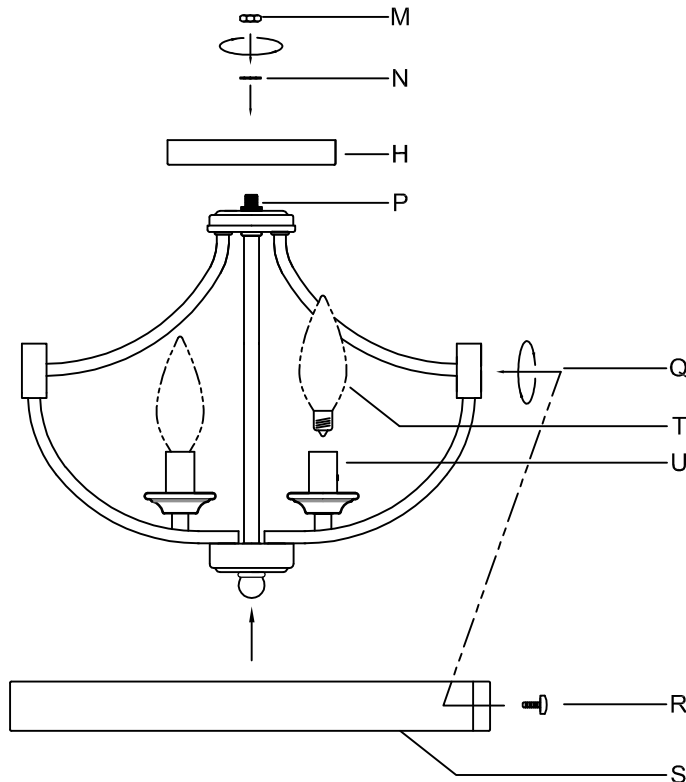

CANOPY MOUNTING & WIRE CONNECTION ASSEMBLY STEPS:

1. D,E → A
2. K → D
3. B,A → C
4. F → A
5. F → G
6. H,J → D
7. M,N,H → P
8. R,S → Q
9. T → U
10. →

ADJUST HEIGHT WITH "D"
 K → A (TO LOCK)
 RÉGLEZ LA HAUTEUR AVEC "D"
 K → A (À VERROUILLER)
 AJUSTA LA ALTURA CON "D"
 K → A (APRETAR)

**C,B,G & T
 (NOT FURNISHED)
 (NON FOURNIE)
 (NO INCLUIDA)**

CAUTION: Read instructions carefully and turn electricity off at main circuit breaker panel before beginning installation.

350117

WARNING - If any Special Control Devices are used with this Fixture, Follow the Instructions Carefully to assure full compliance with N.E.C. requirements. If there are any questions, contact a Qualified Electrical Contractor.