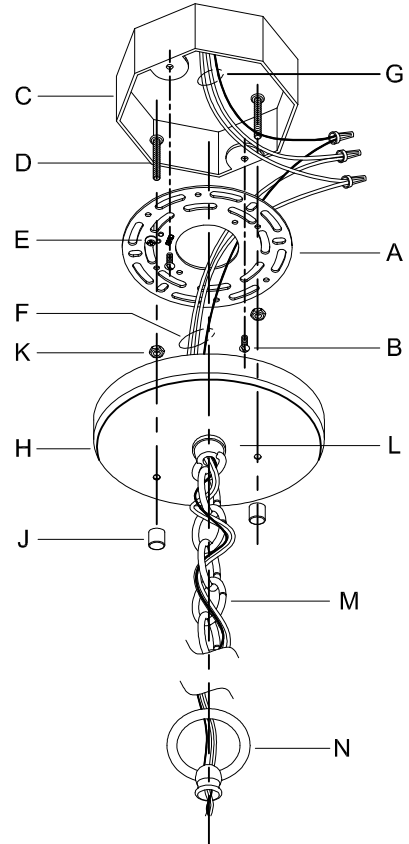

CANOPY MOUNTING & WIRE CONNECTION ASSEMBLY STEPS:

1. D,E → A
2. K → D
3. B,A → C
4. F → A
5. F → G
6. H,J → D
7. M,N,H → P
8. R,S → Q
9. T → U
10. →

ADJUST HEIGHT WITH "D"
 K → A (TO LOCK)
 RÉGLEZ LA HAUTEUR AVEC "D"
 K → A (À VERROUILLER)
 AJUSTA LA ALTURA CON "D"
 K → A (APRETAR)

**C,B,G & T
 (NOT FURNISHED)
 (NON FOURNIE)
 (NO INCLUIDA)**

CAUTION: Read instructions carefully and turn electricity off at main circuit breaker panel before beginning installation.

350117

WARNING - If any Special Control Devices are used with this Fixture, Follow the Instructions Carefully to assure full compliance with N.E.C. requirements. If there are any questions, contact a Qualified Electrical Contractor.

CANOPY MOUNTING & WIRE CONNECTION ASSEMBLY STEPS:

1. D,E → A
2. K → D
3. B,A → C
4. F → Q,N
5. N → P
6. M → L — 10,0
7. F → H,A,M,L
8. F → G — [Wiring symbol]
9. H,J → D
10. R,S → Q
11. T → U
12. [Wiring symbol] → [Wiring symbol]