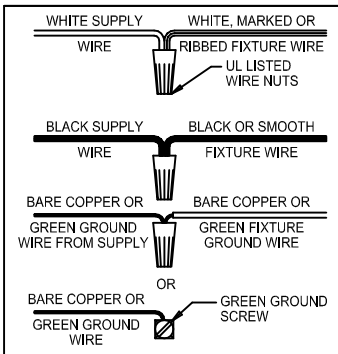

ADJUST HEIGHT WITH "D"
K → A (TO LOCK)
RÉGLEZ LA HAUTEUR AVEC "D"
K → A (À VERROUILLER)
AJUSTA LA ALTURA CON "D"
K → A (APRETAR)

C,B,G & T
(NOT FURNISHED)
(NON FOURNIE)
(NO INCLUIDA)