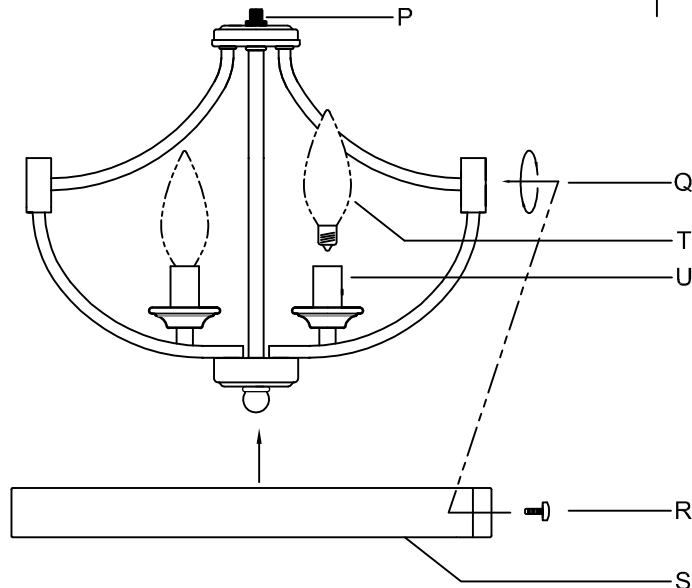

CAUTION: Read instructions carefully and turn electricity off at main circuit breaker panel before beginning installation.

350117

*****

WARNING - If any Special Control Devices are used with this Fixture, Follow the Instructions Carefully to assure full compliance with N.E.C. requirements. If there are any questions, contact a Qualified Electrical Contractor.

WARNING - This product contains chemicals known to the State of California to cause cancer, birth defects and /or other reproductive harm. Thoroughly wash hands after installing, handling, cleaning, or otherwise touching this product.
CAUTION - All glass is fragile, use care when handling Glass component(s) and or Lamp(s).

*****

CANOPY MOUNTING & WIRE CONNECTION ASSEMBLY STEPS:

1. D,E → A
2. K → D
3. B,A → C
4. F → Q,N
5. N → P
6. M → L — 10,0
7. F → H,A,M,L
8. F → G — [Wiring symbol]
9. H,J → D
10. R,S → Q
11. T → U
12. [Wiring symbol] → [Wiring symbol]

ADJUST HEIGHT WITH "D"
K → A (TO LOCK)
RÉGLEZ LA HAUTEUR AVEC "D"
K → A (À VERROUILLER)
AJUSTA LA ALTURA CON "D"
K → A (APRETAR)

C,B,G & T
(NOT FURNISHED)
(NON FOURNIE)
(NO INCLUIDA)