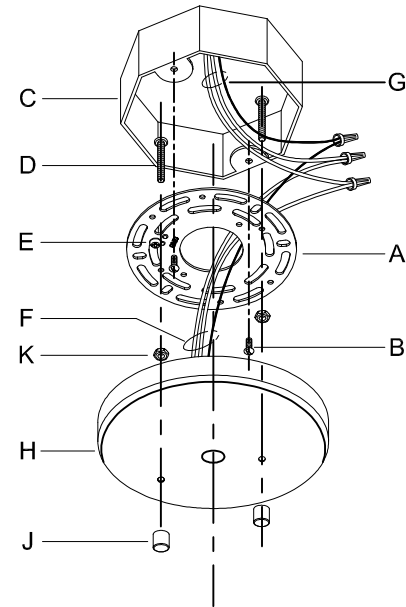

CAUTION: Read instructions carefully and turn electricity off at main circuit breaker panel before beginning installation.

350117

WARNING - If any Special Control Devices are used with this Fixture, Follow the Instructions Carefully to assure full compliance with N.E.C. requirements. If there are any questions, contact a Qualified Electrical Contractor.

CANOPY MOUNTING & WIRE CONNECTION ASSEMBLY STEPS:

1. D,E → A
2. K → D
3. B,A → C
4. F → A
5. F → G
6. H,J → D
7. M,N,H → P
8. R,S → Q
9. T → U
10. →

ADJUST HEIGHT WITH "D"
 K → A (TO LOCK)
 RÉGLEZ LA HAUTEUR AVEC "D"
 K → A (À VERROUILLER)
 AJUSTA LA ALTURA CON "D"
 K → A (APRETAR)

CANOPY MOUNTING & WIRE CONNECTION ASSEMBLY STEPS:

1. D,E → A
2. K → D
3. B,A → C
4. F → Q,N
5. N → P
6. M → L — 10,0
7. F → H,A,M,L
8. F → G — [Wiring symbol]
9. H,J → D
10. R,S → Q
11. T → U
12. [Wiring symbol] → [Wiring symbol]