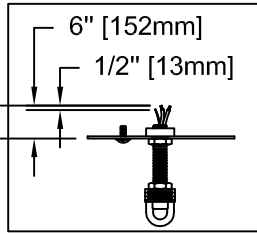

CAUTION: Read instructions carefully and turn electricity off at main circuit breaker panel before beginning installation.

350117

*****

WARNING - If any Special Control Devices are used with this Fixture, Follow the Instructions Carefully to assure full compliance with N.E.C. requirements. If there are any questions, contact a Qualified Electrical Contractor.

WARNING - This product contains chemicals known to the State of California to cause cancer, birth defects and /or other reproductive harm. Thoroughly wash hands after installing, handling, cleaning, or otherwise touching this product.
CAUTION - All glass is fragile, use care when handling Glass component(s) and or Lamp(s).

*****

CANOPY MOUNTING & WIRE CONNECTION ASSEMBLY STEPS:

1. D,E → A
2. K → D
3. B,A → C
4. F → Q,N
5. N → P
6. M → L — 10,0
7. F → H,A,M,L
8. F → G — [Wiring symbol]
9. H,J → D
10. R,S → Q
11. T → U
12. [Wiring symbol] → [Wiring symbol]