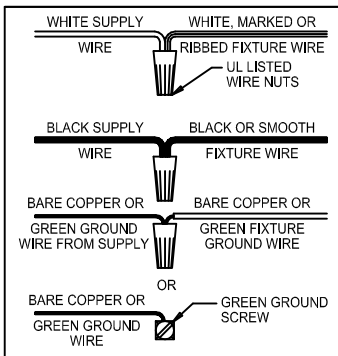

1. D,E → A
2. K → D
3. B,A → C
4. F → A
5. F → G
6. H,J → D
7. M,N,H → P
8. R,S → Q
9. T → U
10. →