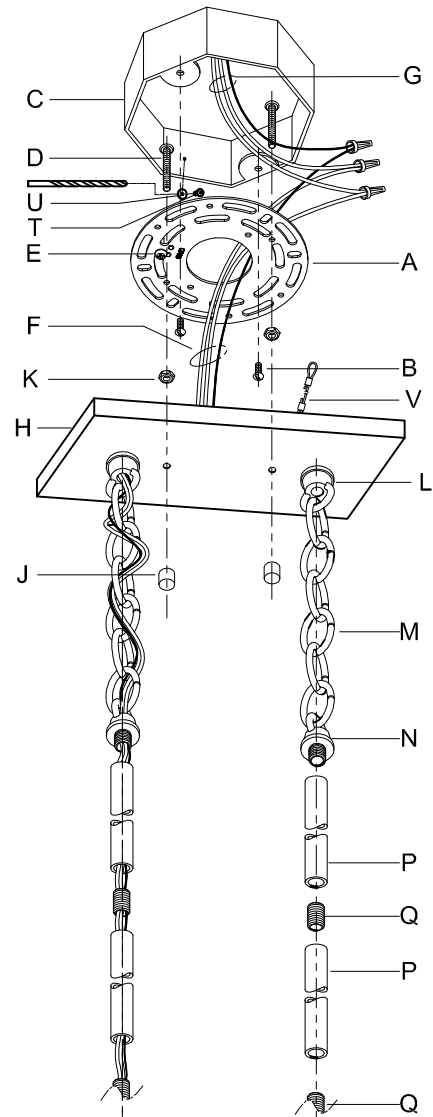

CAUTION: Read instructions carefully and turn electricity off at main circuit breaker panel before beginning installation.

400145

WARNING - If any Special Control Devices are used with this Fixture, Follow the Instructions Carefully to assure full compliance with N.E.C. requirements. If there are any questions, contact a Qualified Electrical Contractor.

CAUTION - All glass is fragile, use care when handling Glass component(s) and or Lamp(s).

CANOPY MOUNTING & WIRE CONNECTION ASSEMBLY STEPS:

1. #29 (Ø.136) (3.5mm)
2. → C
3. T,U,V → C
4. D,E → A
5. K → D
6. B,A → C
7. F → N
8. N → P
9. P → Q
10. M → L,P
11. F → P,N,M,L
12. F → G
13. H,J → D

**B, C, G & W
(NOT FURNISHED)
(NON FOURNIE)
(NO INCLUIDA)**

FIXTURE ASSEMBLY STEPS:

1. Q → X
2. W → Y
3. R,S → X

Instructions d'Assemblage et Installation

MISE EN GARDE: Lire les instructions avec soin et couper le courant au disjoncteur central avant de commencer l'installation.