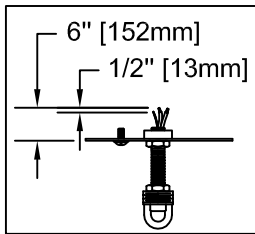

CAUTION - All glass is fragile, use care when handling Glass component(s) and or Lamp(s).

CANOPY MOUNTING & WIRE CONNECTION ASSEMBLY STEPS:

1. #29 (Ø.136) (3.5mm)
2. → C
3. T,U,V → C
4. D,E → A
5. K → D
6. B,A → C
7. F → N
8. N → P
9. P → Q
10. M → L,P
11. F → P,N,M,L
12. F → G
13. H,J → D