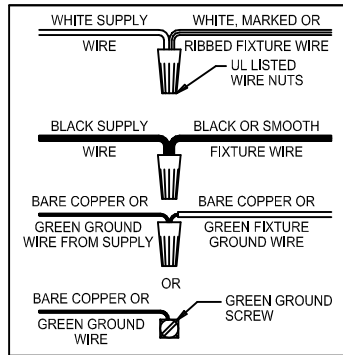

CAUTION: Read instructions carefully and turn electricity off at main circuit breaker panel before beginning installation.

400145

WARNING - If any Special Control Devices are used with this Fixture, Follow the Instructions Carefully to assure full compliance with N.E.C. requirements. If there are any questions, contact a Qualified Electrical Contractor.

CAUTION - All glass is fragile, use care when handling Glass component(s) and or Lamp(s).

CANOPY MOUNTING & WIRE CONNECTION ASSEMBLY STEPS:

1. #29 (Ø.136) (3.5mm)
2. → C
3. T,U,V → C
4. D,E → A
5. K → D
6. B,A → C
7. F → N
8. N → P
9. P → Q
10. M → L,P
11. F → P,N,M,L
12. F → G
13. H,J → D