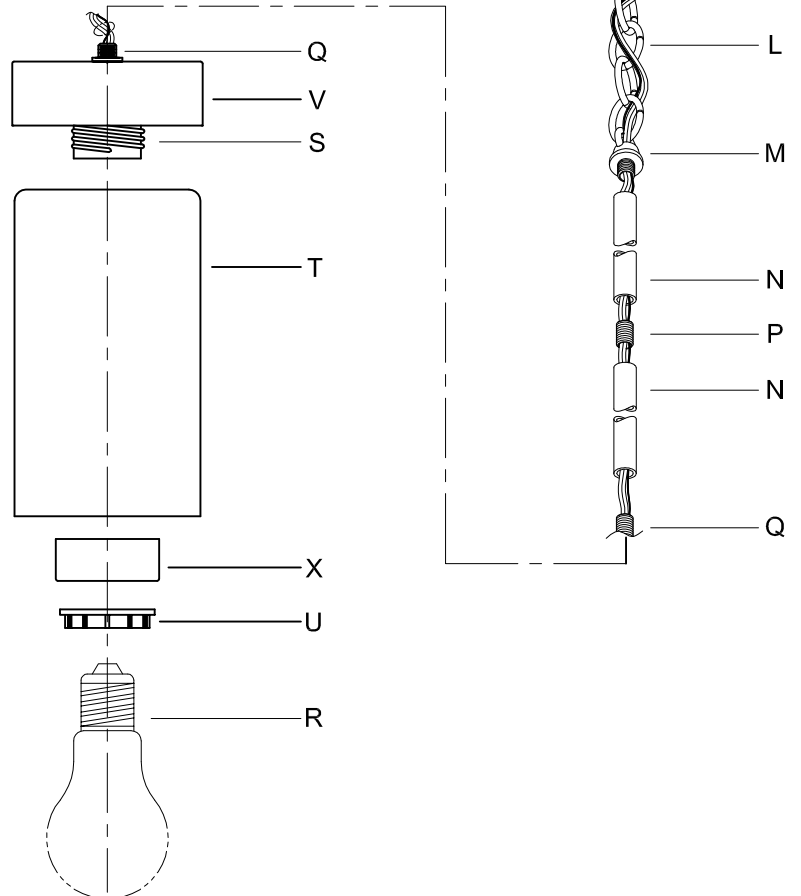

CAUTION: Read instructions carefully and turn electricity off at main circuit breaker panel before beginning installation.

500151

*****

WARNING - If any Special Control Devices are used with this Fixture, Follow the Instructions Carefully to assure full compliance with N.E.C. requirements. If there are any questions, contact a Qualified Electrical Contractor.

WARNING - This product contains chemicals known to the State of California to cause cancer, birth defects and /or other reproductive harm. Thoroughly wash hands after installing, handling, cleaning, or otherwise touching this product.
CAUTION - All glass is fragile, use care when handling Glass component(s) and or Lamp(s).

*****

CANOPY MOUNTING & WIRE CONNECTION ASSEMBLY STEPS:

1. D,E → A
2. B,A → C
3. F → P,N,M
4. N → Q
6. M → N
7. L → M,K
8. F → L,K,H
9. F → G
10. H,J → D
11. Q → V
12. U,X,T → S
13. R → S

ADJUST HEIGHT WITH "D" N → A (TO LOCK)
RÉGLEZ LA HAUTEUR AVEC "D" N → A (À VERROUILLER)
AJUSTA LA ALTURA CON "D" N → A (APRETAR)

**C,B,G & R
(NOT FURNISHED)
(NON FOURNIE)
(NO INCLUIDA)**