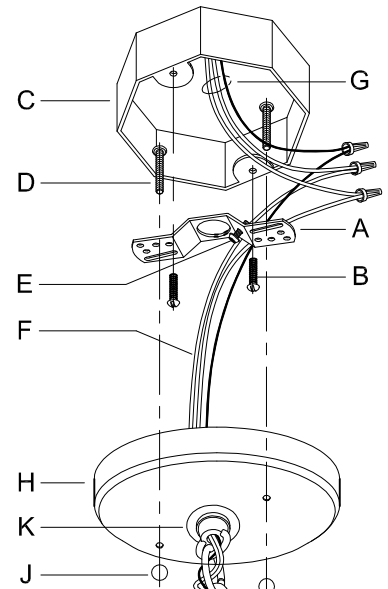

CAUTION: Read instructions carefully and turn electricity off at main circuit breaker panel before beginning installation.

500151

*****

WARNING - If any Special Control Devices are used with this Fixture, Follow the Instructions Carefully to assure full compliance with N.E.C. requirements. If there are any questions, contact a Qualified Electrical Contractor.

WARNING - This product contains chemicals known to the State of California to cause cancer, birth defects and /or other reproductive harm. Thoroughly wash hands after installing, handling, cleaning, or otherwise touching this product.
CAUTION - All glass is fragile, use care when handling Glass component(s) and or Lamp(s).

*****

CANOPY MOUNTING & WIRE CONNECTION ASSEMBLY STEPS:

1. D,E → A
2. B,A → C
3. F → P,N,M
4. N → Q
6. M → N
7. L → M,K
8. F → L,K,H
9. F → G
10. H,J → D
11. Q → V
12. U,X,T → S
13. R → S

ADJUST HEIGHT WITH "D" N → A (TO LOCK)
RÉGLEZ LA HAUTEUR AVEC "D" N → A (À VERROUILLER)
AJUSTA LA ALTURA CON "D" N → A (APRETAR)

**C,B,G & R
(NOT FURNISHED)
(NON FOURNIE)
(NO INCLUIDA)**