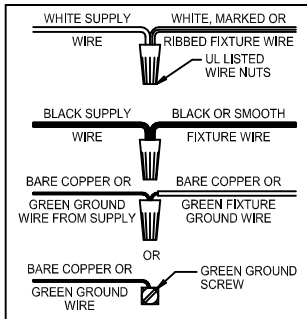

CAUTION: Read instructions carefully and turn electricity off at main circuit breaker panel before beginning installation.

500151

*****

WARNING - If any Special Control Devices are used with this Fixture, Follow the Instructions Carefully to assure full compliance with N.E.C. requirements. If there are any questions, contact a Qualified Electrical Contractor.

WARNING - This product contains chemicals known to the State of California to cause cancer, birth defects and /or other reproductive harm. Thoroughly wash hands after installing, handling, cleaning, or otherwise touching this product.
CAUTION - All glass is fragile, use care when handling Glass component(s) and or Lamp(s).

*****

CANOPY MOUNTING & WIRE CONNECTION ASSEMBLY STEPS:

1. D,E → A
2. B,A → C
3. F → P,N,M
4. N → Q
6. M → N
7. L → M,K
8. F → L,K,H
9. F → G
10. H,J → D
11. Q → V
12. U,X,T → S
13. R → S

ADJUST HEIGHT WITH "D" N → A (TO LOCK)
RÉGLEZ LA HAUTEUR AVEC "D" N → A (À VERROUILLER)
AJUSTA LA ALTURA CON "D" N → A (APRETAR)

**C,B,G & R
(NOT FURNISHED)
(NON FOURNIE)
(NO INCLUIDA)**