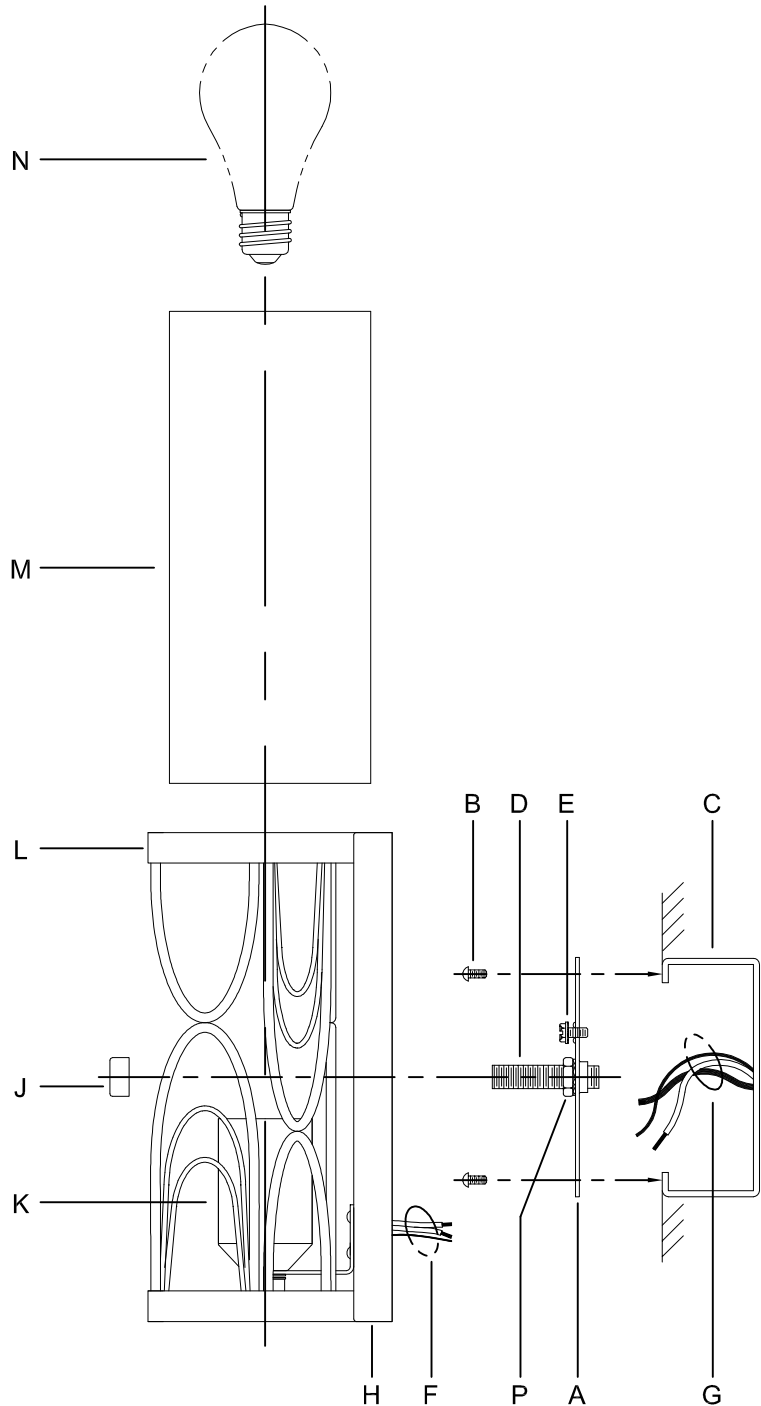

Assembly & Installation Instructions

CAUTION: Read instructions carefully and turn electricity off at main circuit breaker panel before beginning installation.

7149

WARNING - If any Special Control Devices are used with this Fixture, Follow the Instructions Carefully to assure full compliance with N.E.C. requirements. If there are any questions, contact a Qualified Electrical Contractor.

ASSEMBLY STEPS:

PASOS PARA ENSAMBLAR:

MODE D'ASSEMBLAGE:

1. D,E → A
2. B,A → C
3. P → D
4. F → G 
5. H,J → D
6. N → K
7. M → L

**B, C, G & N
(NOT FURNISHED)
(NO INCLUIDA)
(NON FOURNIE)**

Instrucciones de ensamblaje e instalación