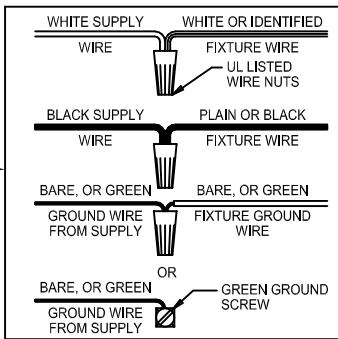

Assembly & Installation Instructions

CAUTION: Read instructions carefully and turn electricity off at main circuit breaker panel before beginning installation.

7149

*****

WARNING - If any Special Control Devices are used with this Fixture, Follow the Instructions Carefully to assure full compliance with N.E.C. requirements. If there are any questions, contact a Qualified Electrical Contractor.

WARNING - This product contains chemicals known to the State of California to cause cancer, birth defects and /or other reproductive harm. Thoroughly wash hands after installing, handling, cleaning, or otherwise touching this product.
CAUTION - All glass is fragile, use care when handling Glass component(s) and or Lamp(s).

*****

ASSEMBLY STEPS:

PASOS PARA ENSAMBLAR:

MODE D'ASSEMBLAGE:

1. D,E → A
2. B,A → C
3. P → D
4. F → G
5. H,J → D
6. N → K
7. M → L

**B, C, G & N
(NOT FURNISHED)
(NO INCLUIDA)
(NON FOURNIE)**