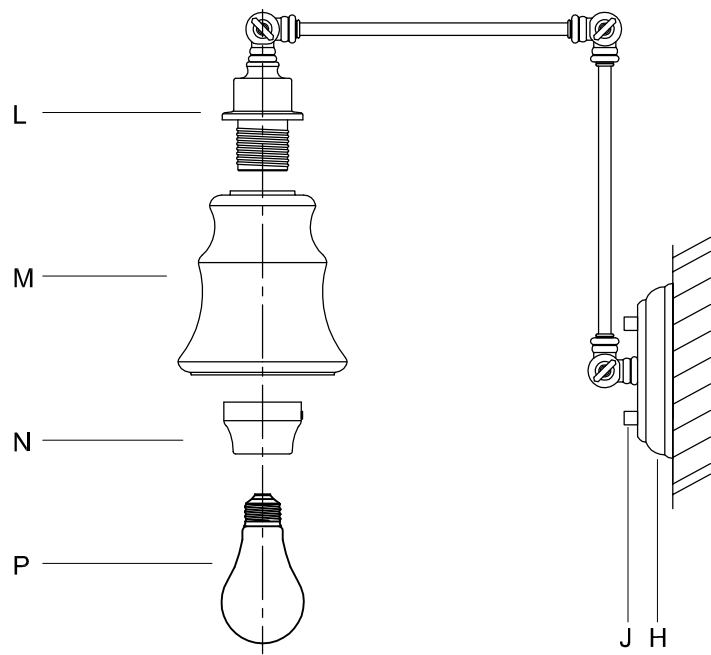

CANOPY MOUNTING & WIRE CONNECTION ASSEMBLY STEPS:

1. D,E → A
2. Q → D
3. B,A → C
4. F → G
5. H,J → D

FIXTURE ASSEMBLY STEPS:

1. M,N → L
2. P → L

B, C, G & P
 (NOT FURNISHED)
 (NON FOURNIE)
 (NO INCLUIDA)

Instructions d'Assemblage et Installation