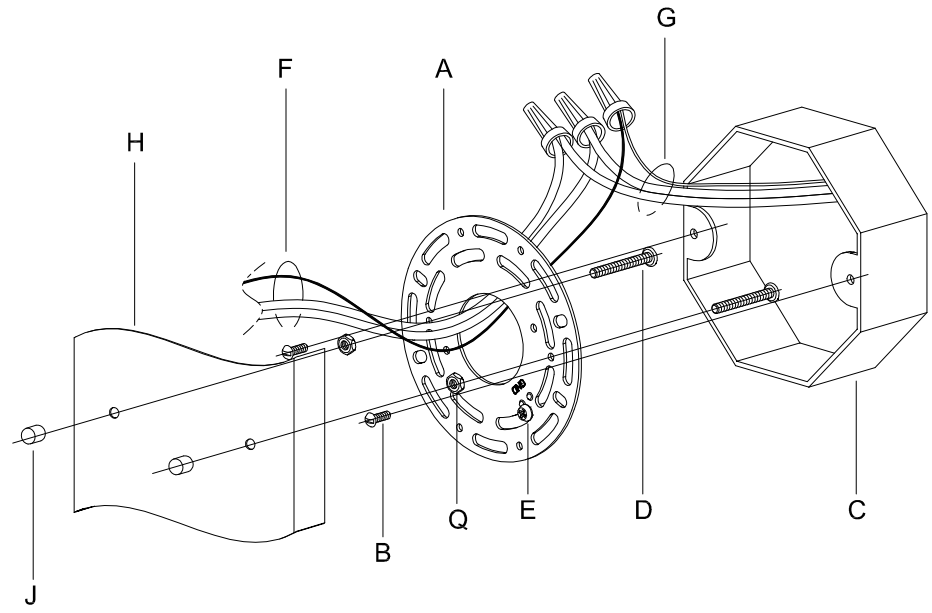

CAUTION: Read instructions carefully and turn electricity off at main circuit breaker panel before beginning installation.

710044

WARNING - If any Special Control Devices are used with this Fixture, Follow the Instructions Carefully to assure full compliance with N.E.C. requirements. If there are any questions, contact a Qualified Electrical Contractor.

CANOPY MOUNTING & WIRE CONNECTION ASSEMBLY STEPS:

1. D,E → A
2. Q → D
3. B,A → C
4. F → G
5. H,J → D

FIXTURE ASSEMBLY STEPS:

1. M,N → L
2. P → L

B, C, G & P
 (NOT FURNISHED)
 (NON FOURNIE)
 (NO INCLUIDA)

Instructions d'Assemblage et Installation