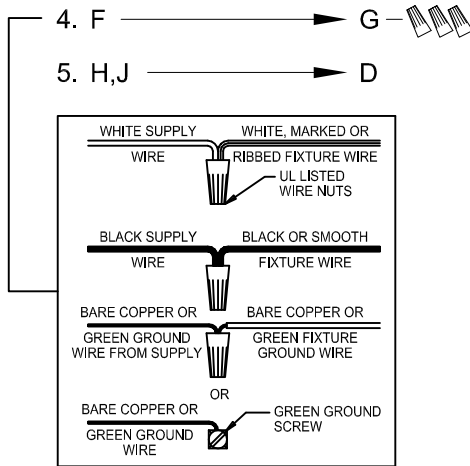

CAUTION: Read instructions carefully and turn electricity off at main circuit breaker panel before beginning installation.

710044

WARNING - If any Special Control Devices are used with this Fixture, Follow the Instructions Carefully to assure full compliance with N.E.C. requirements. If there are any questions, contact a Qualified Electrical Contractor.

CANOPY MOUNTING & WIRE CONNECTION ASSEMBLY STEPS:

1. D,E → A
2. Q → D
3. B,A → C
4. F → G
5. H,J → D

FIXTURE ASSEMBLY STEPS:

1. M,N → L
2. P → L

B, C, G & P
 (NOT FURNISHED)
 (NON FOURNIE)
 (NO INCLUIDA)

Instructions d'Assemblage et Installation