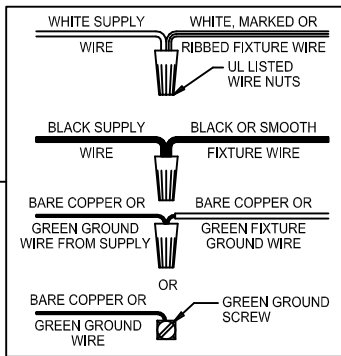

CAUTION: Read instructions carefully and turn electricity off at main circuit breaker panel before beginning installation.

710037

*****

WARNING - If any Special Control Devices are used with this Fixture, Follow the Instructions Carefully to assure full compliance with N.E.C. requirements. If there are any questions, contact a Qualified Electrical Contractor.

WARNING - This product contains chemicals known to the State of California to cause cancer, birth defects and /or other reproductive harm. Thoroughly wash hands after installing, handling, cleaning, or otherwise touching this product.
CAUTION - All glass is fragile, use care when handling Glass component(s) and or Lamp(s).

*****

ASSEMBLY STEPS:

MODE D'ASSEMBLAGE:

PASOS PARA ENSAMBLAR:

1. D,E → A
2. K → D
3. B,A → C
4. F → G
5. H,J → D

*****

1. N → P
2. L,M → N
3. S,R → Q
4. T → Q

**B, C, G & T
(NOT FURNISHED)
(NON FOURNIE)
(NO INCLUIDA)**