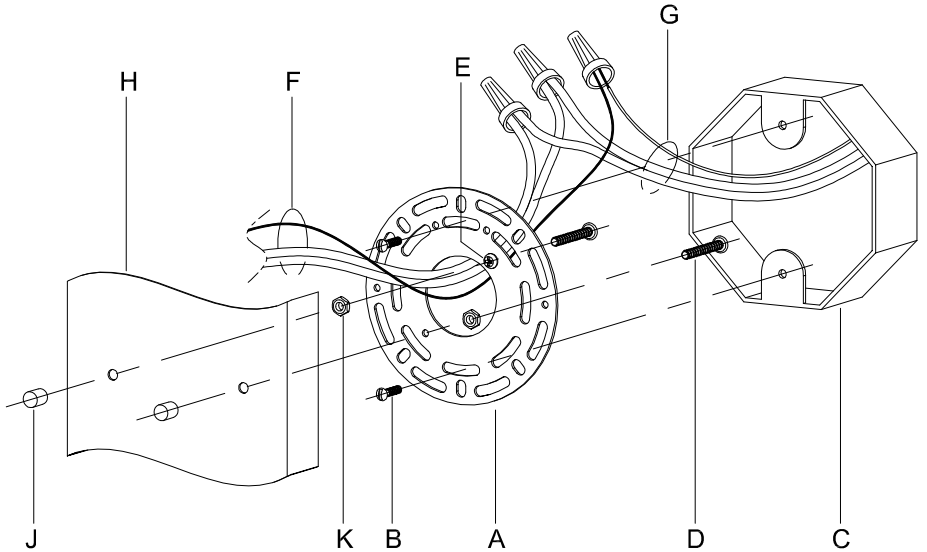

CAUTION: Read instructions carefully and turn electricity off at main circuit breaker panel before beginning installation.

710031

WARNING - If any Special Control Devices are used with this Fixture, Follow the Instructions Carefully to assure full compliance with N.E.C. requirements. If there are any questions, contact a Qualified Electrical Contractor.

CAUTION - All glass is fragile, use care when handling Glass component(s) and or Lamp(s).

CANOPY MOUNTING & WIRE CONNECTION ASSEMBLY STEPS:

1. D,E → A
2. K → D
3. B,A → C
4. F → G 
5. H,J → D

FIXTURE ASSEMBLY STEPS: