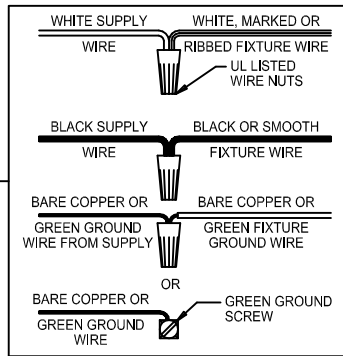

CAUTION: Read instructions carefully and turn electricity off at main circuit breaker panel before beginning installation.

710028

WARNING - If any Special Control Devices are used with this Fixture, Follow the Instructions Carefully to assure full compliance with N.E.C. requirements. If there are any questions, contact a Qualified Electrical Contractor.

CAUTION - All glass is fragile, use care when handling Glass component(s) and or Lamp(s).

CANOPY MOUNTING & WIRE CONNECTION ASSEMBLY STEPS:

1. D, E → A
2. K, L → D
3. B, A → C
4. F → G
5. H, J → D

FIXTURE ASSEMBLY STEPS: