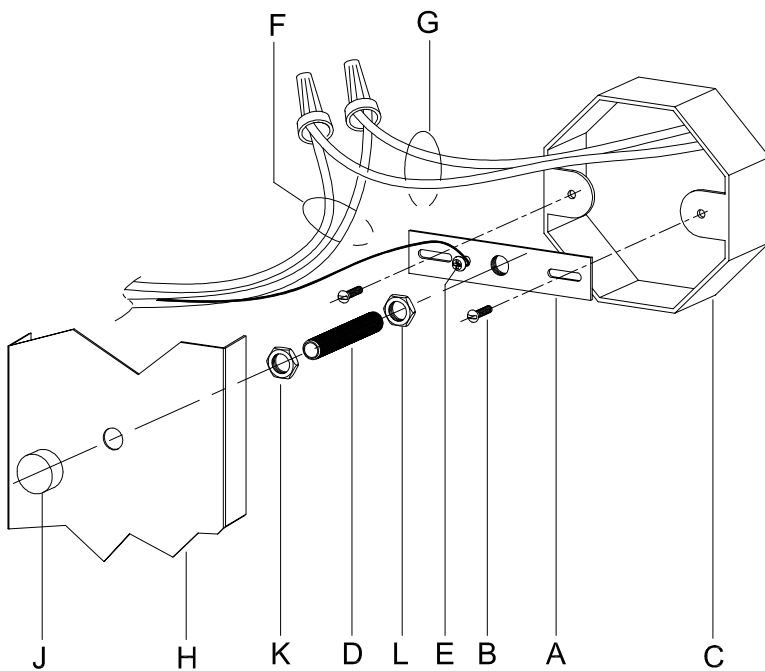

CAUTION: Read instructions carefully and turn electricity off at main circuit breaker panel before beginning installation.

710028

WARNING - If any Special Control Devices are used with this Fixture, Follow the Instructions Carefully to assure full compliance with N.E.C. requirements. If there are any questions, contact a Qualified Electrical Contractor.

CAUTION - All glass is fragile, use care when handling Glass component(s) and or Lamp(s).

CANOPY MOUNTING & WIRE CONNECTION ASSEMBLY STEPS:

1. D, E → A
2. K, L → D
3. B, A → C
4. F → G
5. H, J → D

FIXTURE ASSEMBLY STEPS: