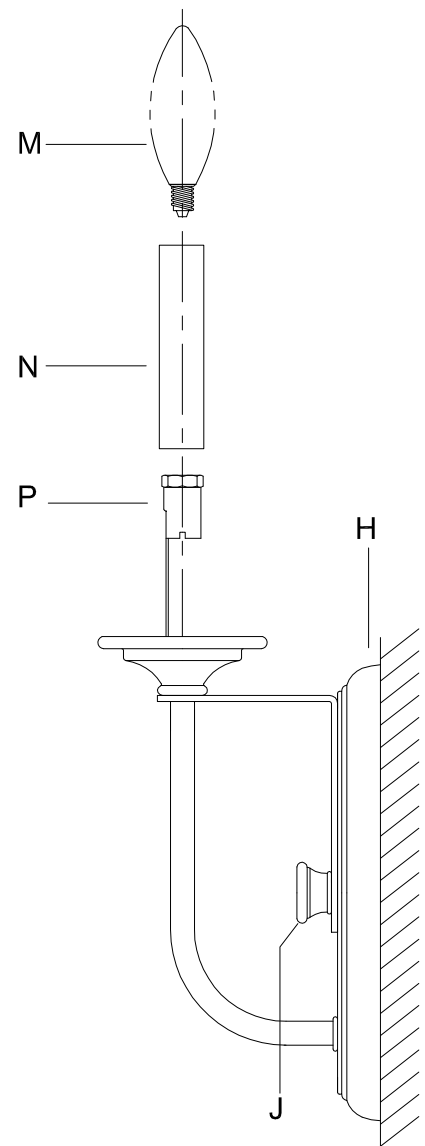

FIXTURE ASSEMBLY STEPS:

1. N → P
2. M → P

B, C, G & M
(NOT FURNISHED)
(NON FOURNIE)
(NO INCLUIDA)