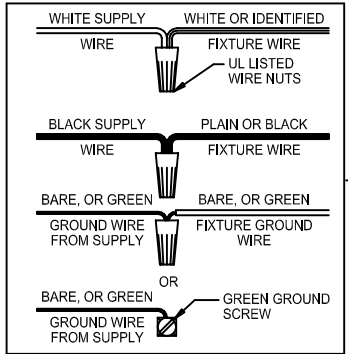

Assembly & Installation Instructions

CAUTION: Read instructions carefully and turn electricity off at main circuit breaker panel before beginning installation.

5092

*****

WARNING - If any Special Control Devices are used with this Fixture, Follow the Instructions Carefully to assure full compliance with N.E.C. requirements. If there are any questions, contact a Qualified Electrical Contractor.

CAUTION - All glass is fragile, use care when handling Glass component(s) and or Lamp(s).

WARNING - This product contains chemicals known to the State of California to cause cancer, birth defects and /or other reproductive harm. Thoroughly wash hands after installing, handling, cleaning, or otherwise touching this product.

*****

CANOPY MOUNTING & WIRE CONNECTION ASSEMBLY STEPS:

Attach (N), (P) to achieve overall desired length.
Una (N), (P) para lograr la longitud deseada.
Joignez (N), (P) pour obtenir la longueur voulue.

1. D,E → A
2. X → D
3. B,A → C
4. F → P,N,M
5. P → Q
6. M → N
7. L → M,K
8. F → L,K,H
9. F → G
10. H,J → D