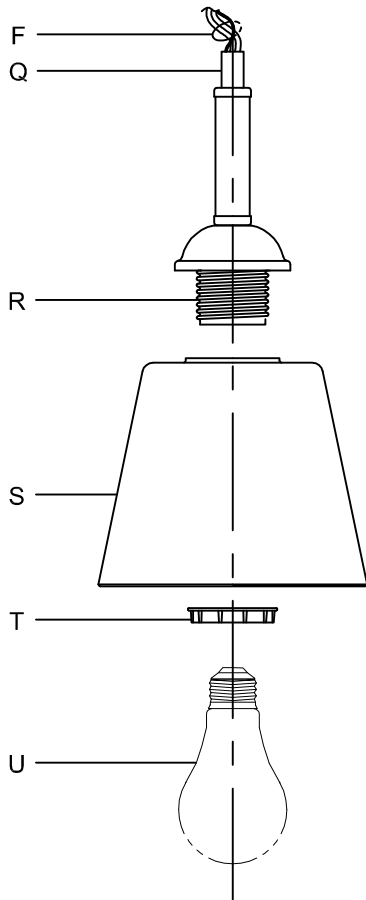

Assembly & Installation Instructions

CAUTION: Read instructions carefully and turn electricity off at main circuit breaker panel before beginning installation.

5092

WARNING - If any Special Control Devices are used with this Fixture, Follow the Instructions Carefully to assure full compliance with N.E.C. requirements. If there are any questions, contact a Qualified Electrical Contractor.

CANOPY MOUNTING & WIRE CONNECTION ASSEMBLY STEPS:

Attach (N), (P) to achieve overall desired length.
 Una (N), (P) para lograr la longitud deseada.
 Joignez (N), (P) pour obtenir la longueur voulue.

1. D,E → A
2. X → D
3. B,A → C
4. F → P,N,M
5. P → Q
6. M → N
7. L → M,K
8. F → L,K,H
9. F → G
10. H,J → D

FIXTURE ASSEMBLY STEPS:

1. S,T → R
2. U → R

B, C, G & U
 (NOT FURNISHED)
 (NO INCLUIDA)
 (NON FOURNIE)

Instrucciones de ensamblaje e instalación

Precaución: Lea cuidadosamente las instrucciones y desconecte la electricidad del cortacircuitos principal antes de iniciar la instalación.