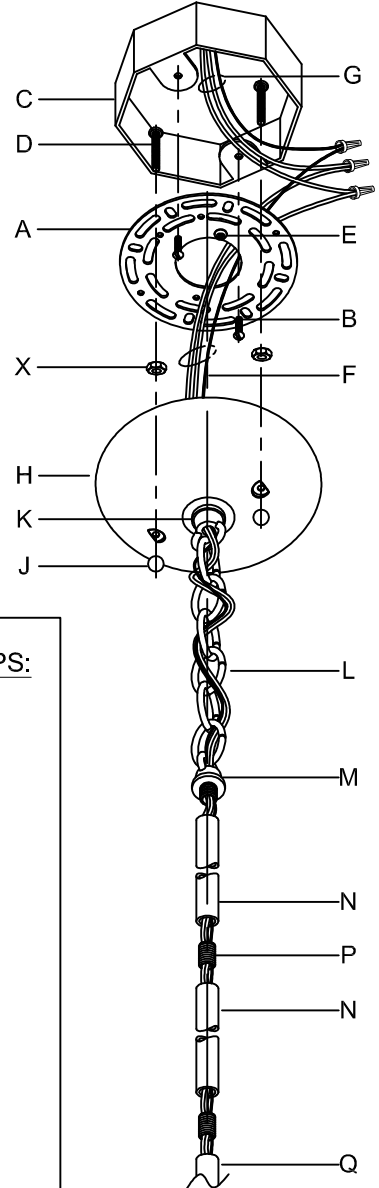

Assembly & Installation Instructions

CAUTION: Read instructions carefully and turn electricity off at main circuit breaker panel before beginning installation.

5092

WARNING - If any Special Control Devices are used with this Fixture, Follow the Instructions Carefully to assure full compliance with N.E.C. requirements. If there are any questions, contact a Qualified Electrical Contractor.

CANOPY MOUNTING & WIRE CONNECTION ASSEMBLY STEPS:

Attach (N), (P) to achieve overall desired length.
 Una (N), (P) para lograr la longitud deseada.
 Joignez (N), (P) pour obtenir la longueur voulue.

1. D,E → A
2. X → D
3. B,A → C
4. F → P,N,M
5. P → Q
6. M → N
7. L → M,K
8. F → L,K,H
9. F → G
10. H,J → D

FIXTURE ASSEMBLY STEPS:

1. S,T → R
2. U → R

B, C, G & U
 (NOT FURNISHED)
 (NO INCLUIDA)
 (NON FOURNIE)

Instrucciones de ensamblaje e instalación

Precaución: Lea cuidadosamente las instrucciones y desconecte la electricidad del cortacircuitos principal antes de iniciar la instalación.