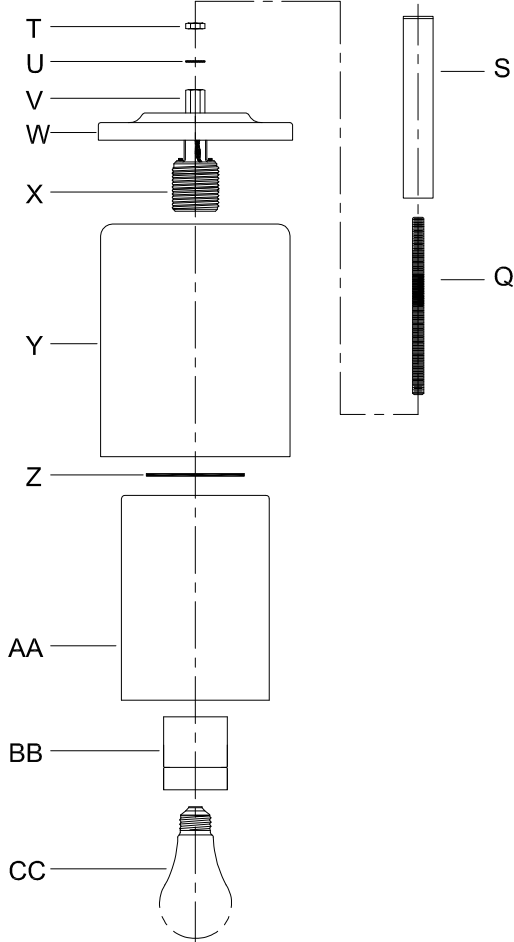

CAUTION: Read instructions carefully and turn electricity off at main circuit breaker panel before beginning installation.

500192

WARNING - If any Special Control Devices are used with this Fixture, Follow the Instructions Carefully to assure full compliance with N.E.C. requirements. If there are any questions, contact a Qualified Electrical Contractor.

CAUTION - All glass is fragile, use care when handling Glass component(s) and or Lamp(s).

CANOPY MOUNTING & WIRE CONNECTION ASSEMBLY STEPS:

Attach (N), (P) to achieve overall desired length.
 Joignez (N), (P) pour obtenir la longueur voulue.
 Una (N), (P) para lograr la longitud deseada.

1. D,E → A
2. R → D
3. B,A → C
4. F → P,N,M
5. N → Q
6. M → N
7. L → M,K
8. F → L,K,H
9. F → G
10. H,J → D

FIXTURE ASSEMBLY STEPS:

1. F → U,T,Q,S
2. Q,T,U → V
3. S → Q
3. Y,Z,AA,BB → X
3. CC → X

B, C, G & CC
 (NOT FURNISHED)
 (NON FOURNIE)
 (NO INCLUIDA)