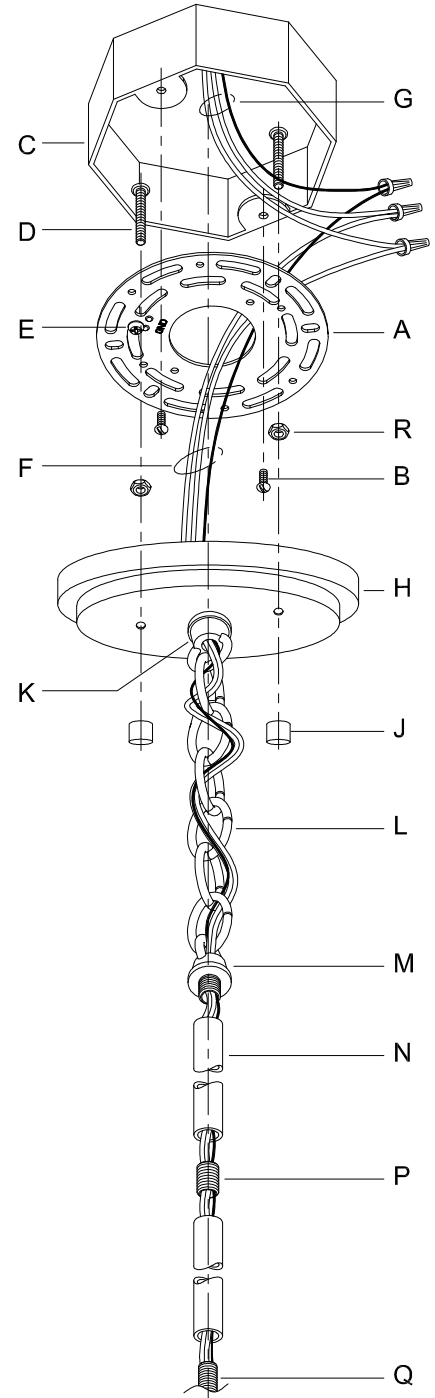

CAUTION: Read instructions carefully and turn electricity off at main circuit breaker panel before beginning installation.

500192

WARNING - If any Special Control Devices are used with this Fixture, Follow the Instructions Carefully to assure full compliance with N.E.C. requirements. If there are any questions, contact a Qualified Electrical Contractor.

CAUTION - All glass is fragile, use care when handling Glass component(s) and or Lamp(s).

CANOPY MOUNTING & WIRE CONNECTION ASSEMBLY STEPS:

Attach (N), (P) to achieve overall desired length.
 Joignez (N), (P) pour obtenir la longueur voulue.
 Una (N), (P) para lograr la longitud deseada.

1. D,E → A
2. R → D
3. B,A → C
4. F → P,N,M
5. N → Q
6. M → N
7. L → M,K
8. F → L,K,H
9. F → G
10. H,J → D

FIXTURE ASSEMBLY STEPS:

1. F → U,T,Q,S
2. Q,T,U → V
3. S → Q
3. Y,Z,AA,BB → X
3. CC → X

B, C, G & CC
 (NOT FURNISHED)
 (NON FOURNIE)
 (NO INCLUIDA)

MISE EN GARDE - Le verre est toujours fragile; maniez le(s) composant(s) et/ou l' (les) ampoule(s) avec prudence.

Instrucciones de ensamblaje e instalación

PRECAUCIÓN: Lea cuidadosamente las instrucciones y desconecte la electricidad del cortacircuitos principal antes de iniciar la instalación.