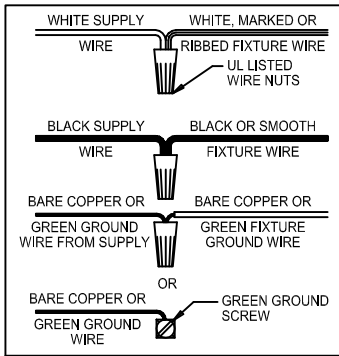

CAUTION: Read instructions carefully and turn electricity off at main circuit breaker panel before beginning installation.

500192

WARNING - If any Special Control Devices are used with this Fixture, Follow the Instructions Carefully to assure full compliance with N.E.C. requirements. If there are any questions, contact a Qualified Electrical Contractor.

CAUTION - All glass is fragile, use care when handling Glass component(s) and or Lamp(s).

CANOPY MOUNTING & WIRE CONNECTION ASSEMBLY STEPS:

Attach (N), (P) to achieve overall desired length.
 Joignez (N), (P) pour obtenir la longueur voulue.
 Una (N), (P) para lograr la longitud deseada.