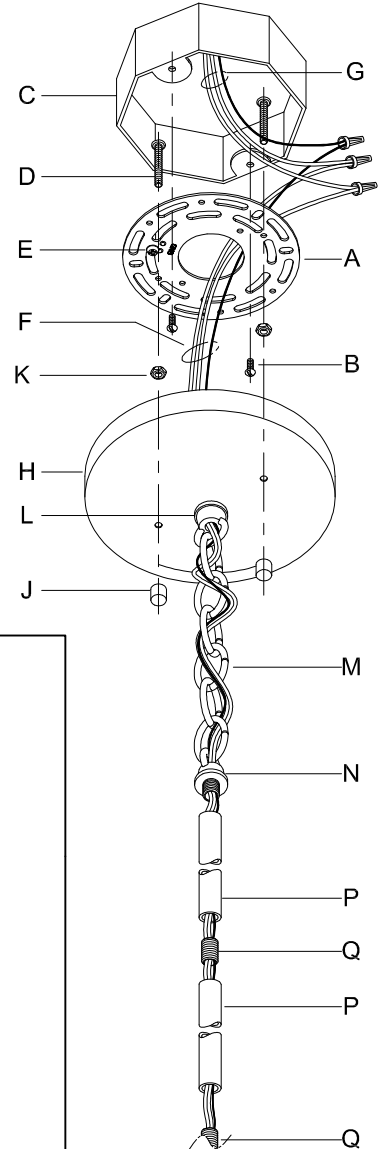

CAUTION: Read instructions carefully and turn electricity off at main circuit breaker panel before beginning installation.

500155

WARNING - If any Special Control Devices are used with this Fixture, Follow the Instructions Carefully to assure full compliance with N.E.C. requirements. If there are any questions, contact a Qualified Electrical Contractor.

CAUTION - All glass is fragile, use care when handling Glass component(s) and or Lamp(s).

CANOPY MOUNTING & WIRE CONNECTION ASSEMBLY STEPS:

1. D,E → A
2. K → D
3. B,A → C
4. F → N
5. N → P
6. P → Q
7. M → L,P
8. F → P,N,M,L
9. F → G
10. H,J → D

FIXTURE ASSEMBLY STEPS:

1. V → R

B, C, G & V
(NOT FURNISHED)
(NON FOURNIE)
(NO INCLUIDA)

Instructions d'Assemblage et Installation

MISE EN GARDE: Lire les instructions avec soin et couper le courant au disjoncteur central avant de commencer l'installation.