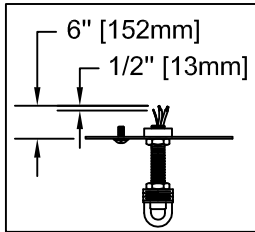

CAUTION - All glass is fragile, use care when handling Glass component(s) and or Lamp(s).

CANOPY MOUNTING & WIRE CONNECTION ASSEMBLY STEPS:

1. D,E → A
2. K → D
3. B,A → C
4. F → N
5. N → P
6. P → Q
7. M → L,P
8. F → P,N,M,L
9. F → G
10. H,J → D