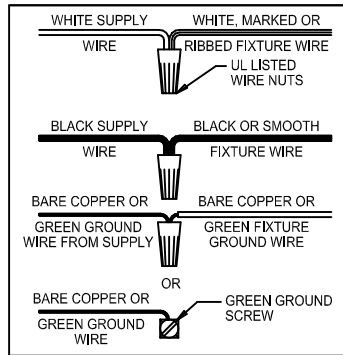

CAUTION: Read instructions carefully and turn electricity off at main circuit breaker panel before beginning installation.

500155

WARNING - If any Special Control Devices are used with this Fixture, Follow the Instructions Carefully to assure full compliance with N.E.C. requirements. If there are any questions, contact a Qualified Electrical Contractor.

CAUTION - All glass is fragile, use care when handling Glass component(s) and or Lamp(s).

CANOPY MOUNTING & WIRE CONNECTION ASSEMBLY STEPS:

1. D,E → A
2. K → D
3. B,A → C
4. F → N
5. N → P
6. P → Q
7. M → L,P
8. F → P,N,M,L
9. F → G
10. H,J → D