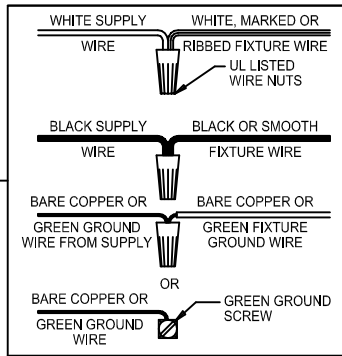

CAUTION: Read instructions carefully and turn electricity off at main circuit breaker panel before beginning installation.

500139

*****

WARNING - If any Special Control Devices are used with this Fixture, Follow the Instructions Carefully to assure full compliance with N.E.C. requirements. If there are any questions, contact a Qualified Electrical Contractor.

WARNING - This product contains chemicals known to the State of California to cause cancer, birth defects and /or other reproductive harm. Thoroughly wash hands after installing, handling, cleaning, or otherwise touching this product.

*****

ASSEMBLY STEPS:

PASOS PARA ENSAMBLAR:

MODE D'ASSEMBLAGE:

1. D,E → A
2. K → D
3. B,A → C
4. F → Q,P,N
5. Q → Z
6. N → P
7. M → L,N
8. F → M,L,H
9. F → G
10. H,J → D
11. U → R
12. V → T,W,X
13. Y → X,S

Attach (P), (Q) to achieve overall desired length.
Joignez (P), (Q) pour obtenir la longueur voulue.
Una (P), (Q) para lograr la longitud deseada.

**B, C, G & U
(NOT FURNISHED)
(NON FOURNIE)
(NO INCLUIDA)**