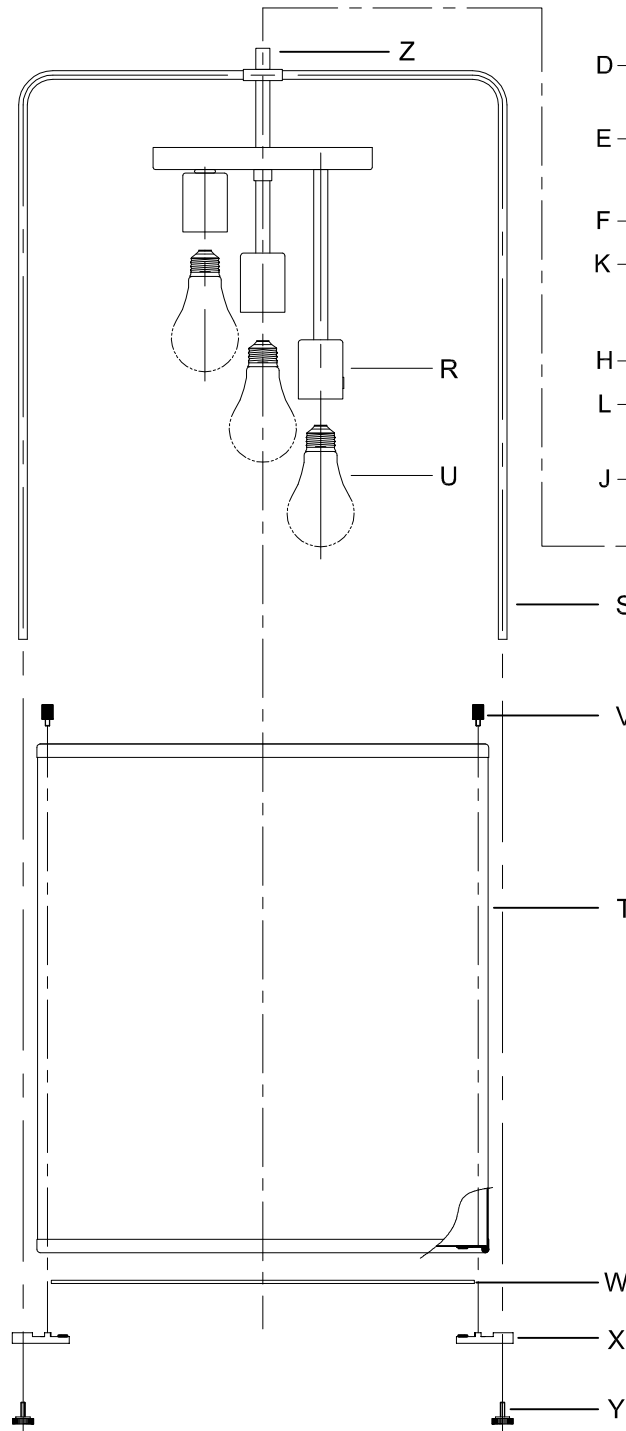

CAUTION: Read instructions carefully and turn electricity off at main circuit breaker panel before beginning installation.

500139

WARNING - If any Special Control Devices are used with this Fixture, Follow the Instructions Carefully to assure full compliance with N.E.C. requirements. If there are any questions, contact a Qualified Electrical Contractor.

ASSEMBLY STEPS:

PASOS PARA ENSAMBLAR:

MODE D'ASSEMBLAGE:

1. D,E → A
2. K → D
3. B,A → C
4. F → Q,P,N
5. Q → Z
6. N → P
7. M → L,N
8. F → M,L,H
9. F → G
10. H,J → D
11. U → R
12. V → T,W,X
13. Y → X,S

Attach (P), (Q) to achieve overall desired length.
 Joignez (P), (Q) pour obtenir la longueur voulue.
 Una (P), (Q) para lograr la longitud deseada.

**B, C, G & U
 (NOT FURNISHED)
 (NON FOURNIE)
 (NO INCLUIDA)**

Instructions d'Assemblage et Installation

MISE EN GARDE: Lire les instructions avec soin et couper le courant au disjoncteur central avant de commencer l'installation.