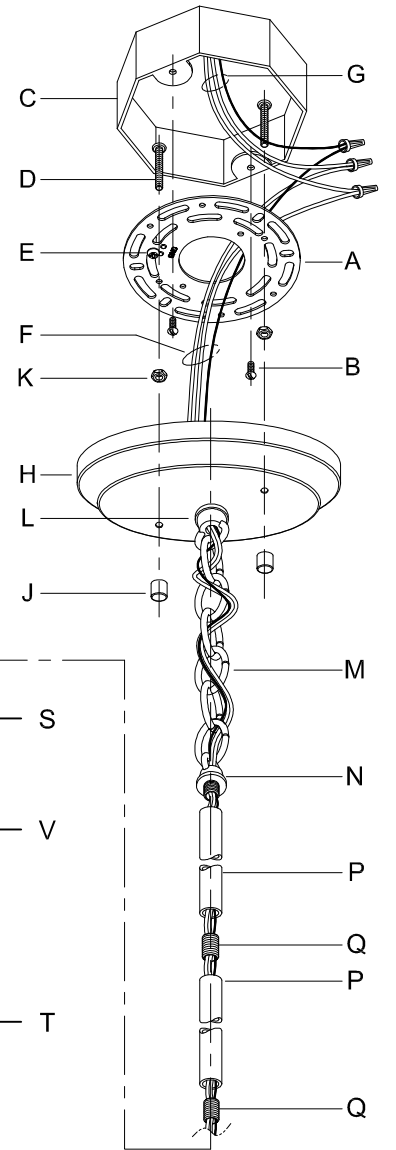

CAUTION: Read instructions carefully and turn electricity off at main circuit breaker panel before beginning installation.

500139

WARNING - If any Special Control Devices are used with this Fixture, Follow the Instructions Carefully to assure full compliance with N.E.C. requirements. If there are any questions, contact a Qualified Electrical Contractor.

ASSEMBLY STEPS:

PASOS PARA ENSAMBLAR:

MODE D'ASSEMBLAGE:

1. D,E → A
2. K → D
3. B,A → C
4. F → Q,P,N
5. Q → Z
6. N → P
7. M → L,N
8. F → M,L,H
9. F → G
10. H,J → D
11. U → R
12. V → T,W,X
13. Y → X,S

Attach (P), (Q) to achieve overall desired length.
 Joignez (P), (Q) pour obtenir la longueur voulue.
 Una (P), (Q) para lograr la longitud deseada.

**B, C, G & U
 (NOT FURNISHED)
 (NON FOURNIE)
 (NO INCLUIDA)**

Instructions d'Assemblage et Installation

MISE EN GARDE: Lire les instructions avec soin et couper le courant au disjoncteur central avant de commencer l'installation.