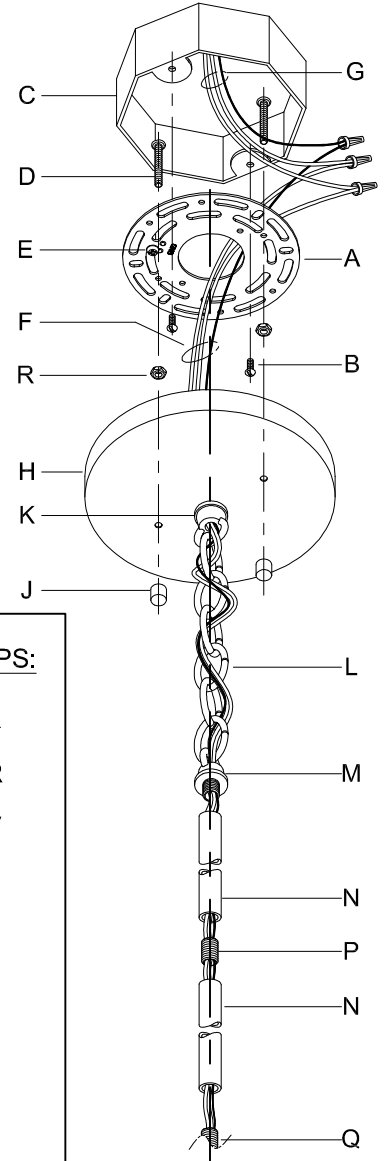

CAUTION: Read instructions carefully and turn electricity off at main circuit breaker panel before beginning installation.

500123

WARNING - If any Special Control Devices are used with this Fixture, Follow the Instructions Carefully to assure full compliance with N.E.C. requirements. If there are any questions, contact a Qualified Electrical Contractor.

CANOPY MOUNTING & WIRE CONNECTION ASSEMBLY STEPS:

Attach (N), (P) to achieve overall desired length.
 Joignez (N), (P) pour obtenir la longueur voulue.
 Una (N), (P) para lograr la longitud deseada.

1. D,E → A
2. B,A → C
3. F → P,N,M
4. N → Q
5. M → N
6. L → M,K
7. F → L,K,H
8. F → G
9. H,J → D

FIXTURE ASSEMBLY STEPS:

1. W,S → R
2. Z → R
3. U,T → V

B, C, G & Z
 (NOT FURNISHED)
 (NON FOURNIE)
 (NO INCLUIDA)

Instructions d'Assemblage et Installation

MISE EN GARDE: Lire les instructions avec soin et couper le courant au disjoncteur central avant de commencer l'installation.