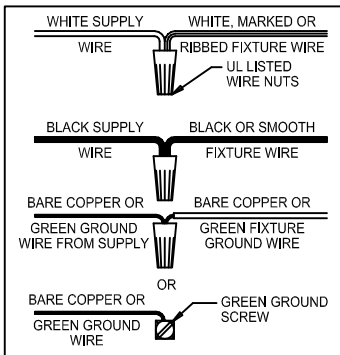

CAUTION: Read instructions carefully and turn electricity off at main circuit breaker panel before beginning installation.

500123

*****

WARNING - If any Special Control Devices are used with this Fixture, Follow the Instructions Carefully to assure full compliance with N.E.C. requirements. If there are any questions, contact a Qualified Electrical Contractor.

CAUTION - All glass is fragile, use care when handling Glass component(s) and or Lamp(s).

WARNING - This product contains chemicals known to the State of California to cause cancer, birth defects and /or other reproductive harm. Thoroughly wash hands after installing, handling, cleaning, or otherwise touching this product.

*****

CANOPY MOUNTING & WIRE CONNECTION ASSEMBLY STEPS:

Attach (N), (P) to achieve overall desired length.
Joignez (N), (P) pour obtenir la longueur voulue.
Una (N), (P) para lograr la longitud deseada.